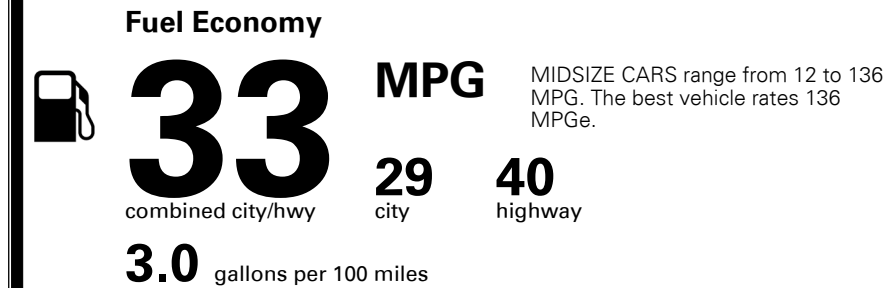

## EPA DOT Fuel Economy and Environment

Gasoline Vehicle

**You save \$1,250**  
 in fuel costs over 5 years compared to the average new vehicle.

**Annual fuel cost \$1,250**

Actual results will vary for many reasons, including driving conditions and how you drive and maintain your vehicle. The average new vehicle gets 27 MPG and costs \$7,500 to fuel over 5 years. Cost estimates are based on 15,000 miles per year at \$ 2.70 per gallon. MPGe is miles per gasoline gallon equivalent. Vehicle emissions are a significant cause of climate change and smog.