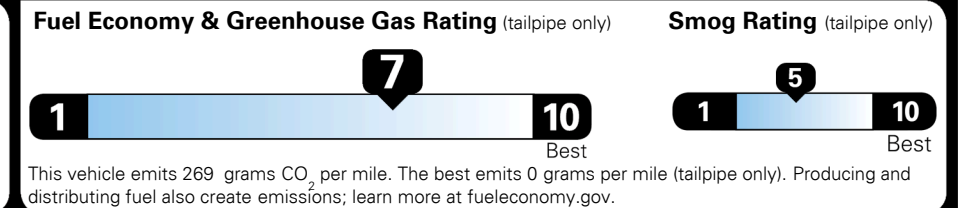

## EPA DOT Fuel Economy and Environment

Gasoline Vehicle

**You save \$1,250**  
 in fuel costs over 5 years compared to the average new vehicle.

**Annual fuel cost \$1,250**

Actual results will vary for many reasons, including driving conditions and how you drive and maintain your vehicle. The average new vehicle gets 27 MPG and costs \$7,500 to fuel over 5 years. Cost estimates are based on 15,000 miles per year at \$ 2.70 per gallon. MPGe is miles per gasoline gallon equivalent. Vehicle emissions are a significant cause of climate change and smog.