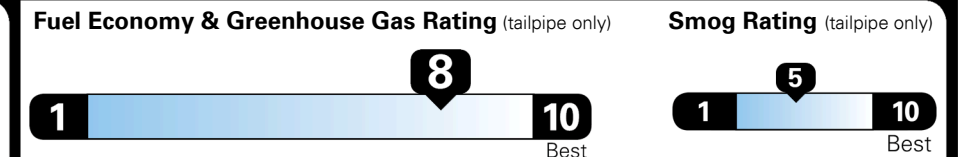

EPA DOT Fuel Economy and Environment

Gasoline Vehicle

Fuel Economy

34 MPG
combined city/hwy

30 MPG
city

40 MPG
highway

2.9 gallons per 100 miles

MIDSIZE CARS range from 14 to 136 MPG. The best vehicle rates MPGe.

You save $1,500
in fuel costs over 5 years compared to the average new vehicle.

Annual fuel cost $1,100