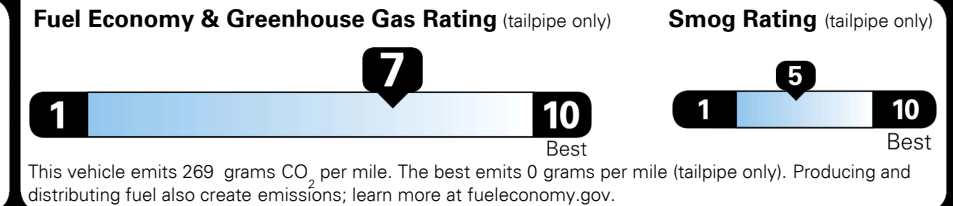

Actual results will vary for many reasons, including driving conditions and how you drive and maintain your vehicle. The average new vehicle gets 27 MPG and costs $7,500 to fuel over 5 years. Cost estimates are based on 15,000 miles per year at $ 2.70 per gallon. MPGe is miles per gasoline gallon equivalent. Vehicle emissions are a significant cause of climate change and smog.

fuel economy.gov

Calculate personalized estimates and compare vehicles

GOVERNMENT 5-STAR SAFETY RATINGS

Overall Vehicle Score ★ ★ ★ ★ ▲

Based on the combined rating of frontal, side and rollover. Should ONLY be compared to other vehicles of similar size and weight. ▲ Safety Concern: Visit www.safercar.gov or call 1-888-327-4236 for more details.

Frontal Driver ★ ★ ★ ★
Crash Passenger ★ ★ ★

Based on the risk of injury in a frontal impact. Should ONLY be compared to other vehicles of similar size and weight.

Side Front seat ★ ★ ★ ★ ★
Crash Rear seat ★ ★ ★ ★ ★ ▲

Star ratings based on the risk of injury in a side impact.

Rollover ★ ★ ★ ★
Star ratings based on the risk of rollover in a single-vehicle crash.

Star ratings range from 1 to 5 stars (★★★★★) with 5 being the highest. Source: National Highway Traffic Safety Administration (NHTSA). www.safercar.gov or 1-888-327-4236

Manufacturer's suggested retail price includes Manufacturer's recommended pre-delivery service. License and title fees, state and local taxes and other dealer installed options and accessories are not included in the manufacturer's suggested retail price.

PARTS CONTENT INFORMATION

FOR VEHICLES IN THIS CAR LINE U.S./CANADIAN PARTS CONTENT: 3 %

MAJOR SOURCES OF FOREIGN PARTS:
MEXICO: 64%
KOREA: 33%

NOTE: PARTS CONTENT DOES NOT INCLUDE FINAL ASSEMBLY, DISTRIBUTION, OR OTHER NON-PARTS COSTS.

FOR THIS VEHICLE FINAL ASSEMBLY POINT:
PESQUERIA, NL, MEXICO

COUNTRY OF ORIGIN
ENGINE: MEXICO
TRANSMISSION: MEXICO