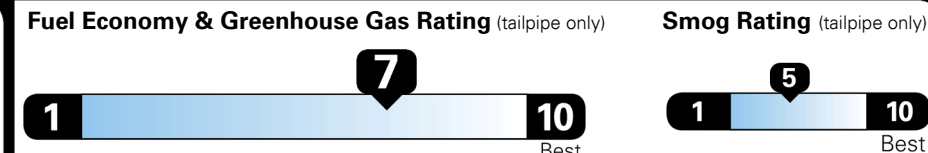

EPA DOT Fuel Economy and Environment

Gasoline Vehicle

Fuel Economy

33 MPG combined city/hwy
29 MPG city
40 MPG highway

3.0 gallons per 100 miles

MIDSIZE CARS range from 12 to 136 MPG. The best vehicle rates 136 MPGe.

You save $1,250 in fuel costs over 5 years compared to the average new vehicle.

Annual fuel cost $1,250