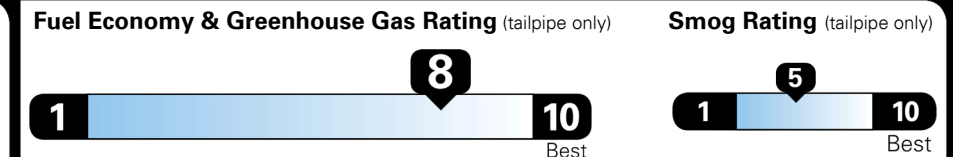

EPA DOT Fuel Economy and Environment

Gasoline Vehicle

Fuel Economy

35 MPG
combined city/hwy

31 MPG
city

41 MPG
highway

2.9 gallons per 100 miles

MIDSIZE CARS range from 12 to 136
MPG. The best vehicle rates 136
MPGe.

You save
$1,750
in fuel costs
over 5 years
compared to the
average new vehicle.

Annual fuel cost
$1,150