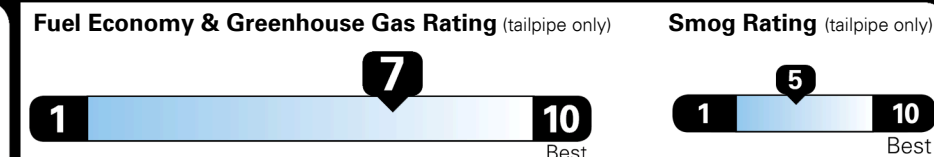

This vehicle emits 269 grams CO₂ per mile. The best emits 0 grams per mile (tailpipe only). Producing and distributing fuel also create emissions; learn more at fuel economy.gov.

Actual results will vary for many reasons, including driving conditions and how you drive and maintain your vehicle. The average new vehicle gets 27 MPG and costs $7,500 to fuel over 5 years. Cost estimates are based on 15,000 miles per year at $ 2.70 per gallon. MPGe is miles per gasoline gallon equivalent. Vehicle emissions are a significant cause of climate change and smog.

fuel economy.gov

Calculate personalized estimates and compare vehicles

GOVERNMENT 5-STAR SAFETY RATINGS

Overall Vehicle Score ★ ★ ★ ★ ▲

Based on the combined rating of frontal, side and rollover. Should ONLY be compared to other vehicles of similar size and weight. ▲ Safety Concern: Visit www.safercar.gov or call 1-888-327-4236 for more details.

Frontal	Driver	★ ★ ★ ★
Crash	Passenger	★ ★ ★
Side	Front seat	★ ★ ★ ★ ★
Crash	Rear seat	★ ★ ★ ★ ★ ▲
Rollover		★ ★ ★ ★

Star ratings based on the risk of injury in a frontal impact. Should ONLY be compared to other vehicles of similar size and weight.

Star ratings based on the risk of injury in a side impact.

Star ratings based on the risk of rollover in a single-vehicle crash.

Star ratings range from 1 to 5 stars (★★★★★) with 5 being the highest. Source: National Highway Traffic Safety Administration (NHTSA). www.safercar.gov or 1-888-327-4236

Manufacturer's suggested retail price includes Manufacturer's recommended pre-delivery service. License and title fees, state and local taxes and other dealer installed options and accessories are not included in the manufacturer's suggested retail price.

PARTS CONTENT INFORMATION

FOR VEHICLES IN THIS CAR LINE U.S./CANADIAN PARTS CONTENT: 3 %

MAJOR SOURCES OF FOREIGN PARTS:
MEXICO: 64%
KOREA: 33%

NOTE: PARTS CONTENT DOES NOT INCLUDE FINAL ASSEMBLY, DISTRIBUTION, OR OTHER NON-PARTS COSTS.

FOR THIS VEHICLE FINAL ASSEMBLY POINT: PESQUERIA, NL, MEXICO

COUNTRY OF ORIGIN

ENGINE: MEXICO
TRANSMISSION: MEXICO