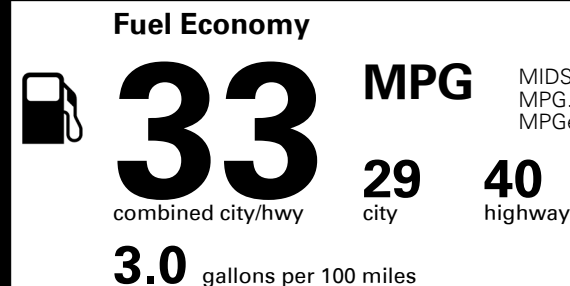

\$ 20,635.00

TOTAL ADDITIONAL WEIGHT: 11.9

**#1 MASS MARKET BRAND IN
 J.D. POWER INITIAL QUALITY,
 5 YEARS IN A ROW.**

GIVE IT EVERYTHING KIA

For J.D. Power 2019 award information, go to jdpower.com/awards for more details.

EPA DOT Fuel Economy and Environment

Gasoline Vehicle

MIDSIZE CARS range from 12 to 136 MPG. The best vehicle rates 136 MPGe.

You save \$1,250
in fuel costs over 5 years
 compared to the average new vehicle.