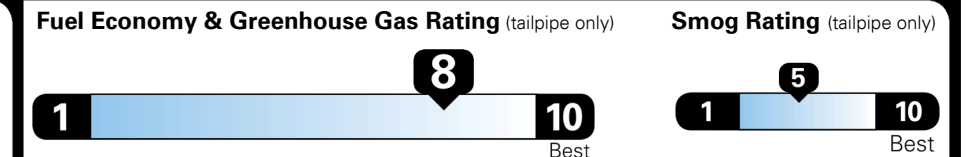

## EPA DOT Fuel Economy and Environment

Gasoline Vehicle

**You save \$1,750**  
 in fuel costs over 5 years compared to the average new vehicle.

**Annual fuel cost \$1,150**

This vehicle emits 256 grams CO<sub>2</sub> per mile. The best emits 0 grams per mile (tailpipe only). Producing and distributing fuel also create emissions; learn more at fueleconomy.gov.