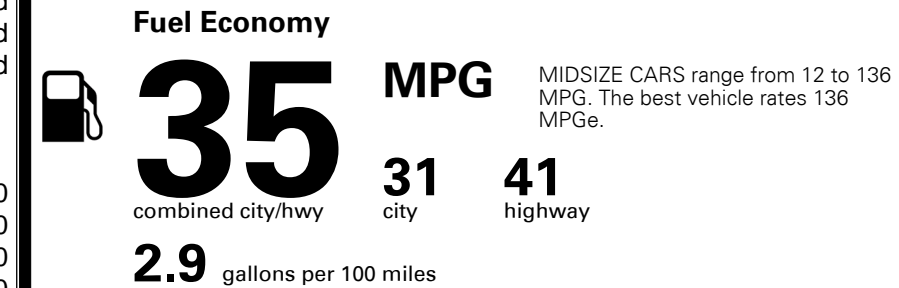

## EPA DOT Fuel Economy and Environment

Gasoline Vehicle

**You save \$1,750**  
 in fuel costs over 5 years compared to the average new vehicle.

**Annual fuel cost \$1,150**

This vehicle emits 256 grams CO<sub>2</sub> per mile. The best emits 0 grams per mile (tailpipe only). Producing and distributing fuel also create emissions; learn more at fueleconomy.gov.