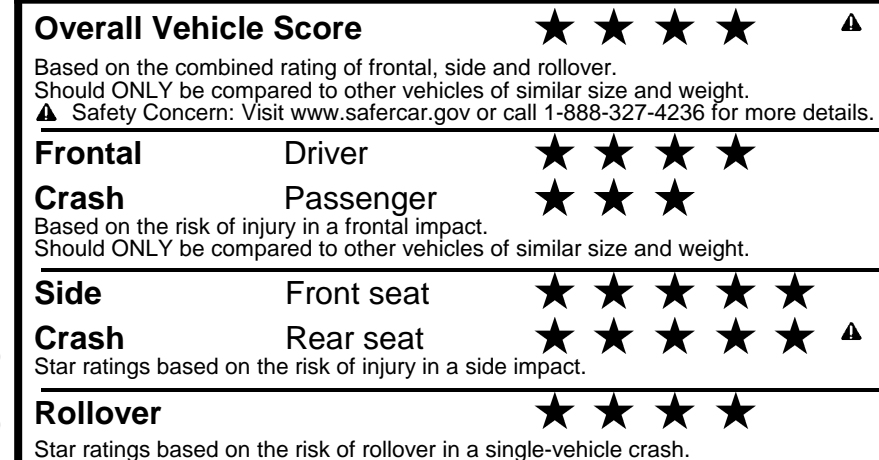

GOVERNMENT 5-STAR SAFETY RATINGS

Star ratings range from 1 to 5 stars (★★★★★) with 5 being the highest. Source: National Highway Traffic Safety Administration (NHTSA). www.safercar.gov or 1-888-327-4236

Manufacturer's suggested retail price includes Manufacturer's recommended pre-delivery service. License and title fees, state and local taxes and other dealer installed options and accessories are not included in the manufacturer's suggested retail price.

PARTS CONTENT INFORMATION

FOR VEHICLES IN THIS CAR LINE U.S./CANADIAN PARTS CONTENT: 3 %

MAJOR SOURCES OF FOREIGN PARTS:
MEXICO: 64%
KOREA: 33%

NOTE: PARTS CONTENT DOES NOT INCLUDE FINAL ASSEMBLY, DISTRIBUTION, OR OTHER NON-PARTS COSTS.

FOR THIS VEHICLE FINAL ASSEMBLY POINT: PESQUERIA, NL, MEXICO

COUNTRY OF ORIGIN

ENGINE: MEXICO
TRANSMISSION: MEXICO