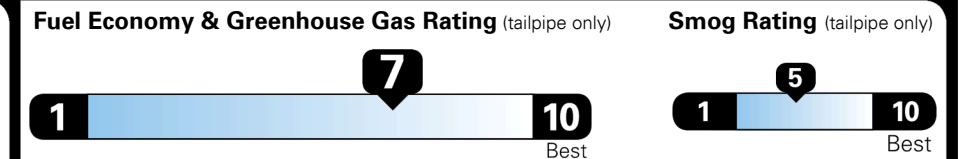

Actual results will vary for many reasons, including driving conditions and how you drive and maintain your vehicle. The average new vehicle gets 27 MPG and costs $7,500 to fuel over 5 years. Cost estimates are based on 15,000 miles per year at $ 2.70 per gallon. MPGe is miles per gasoline gallon equivalent. Vehicle emissions are a significant cause of climate change and smog.

fuel economy.gov

Calculate personalized estimates and compare vehicles

GOVERNMENT 5-STAR SAFETY RATINGS

Overall Vehicle Score		★★★★★▲
Based on the combined rating of frontal, side and rollover. Should ONLY be compared to other vehicles of similar size and weight. ▲ Safety Concern: Visit www.safercar.gov or call 1-888-327-4236 for more details.		
Frontal	Driver	★★★★★
Crash	Passenger	★★★★★
Based on the risk of injury in a frontal impact. Should ONLY be compared to other vehicles of similar size and weight.		
Side	Front seat	★★★★★
Crash	Rear seat	★★★★★▲
Star ratings based on the risk of injury in a side impact.		
Rollover		★★★★★
Star ratings based on the risk of rollover in a single-vehicle crash.		

Star ratings range from 1 to 5 stars (★★★★★) with 5 being the highest.
Source: National Highway Traffic Safety Administration (NHTSA).
www.safercar.gov or 1-888-327-4236

Manufacturer's suggested retail price includes Manufacturer's recommended pre-delivery service. License and title fees, state and local taxes and other dealer installed options and accessories are not included in the manufacturer's suggested retail price.

PARTS CONTENT INFORMATION

FOR VEHICLES IN THIS CAR LINE U.S./CANADIAN
PARTS CONTENT: 3 %

MAJOR SOURCES OF FOREIGN PARTS:
MEXICO: 64%
KOREA: 33%

NOTE: PARTS CONTENT DOES NOT INCLUDE FINAL ASSEMBLY, DISTRIBUTION, OR OTHER NON-PARTS COSTS.

FOR THIS VEHICLE
FINAL ASSEMBLY POINT:
PESQUERIA, NL, MEXICO

COUNTRY OF ORIGIN

ENGINE: MEXICO
TRANSMISSION: MEXICO