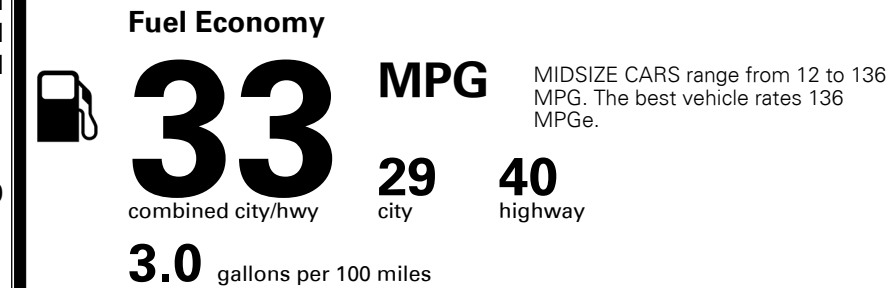

INTERIOR, COMFORT & CONVENIENCE

8" Touchscreen w/ Android Auto & Apple CarPlay
Rear Camera with Dynamic Guidelines
Multi-Adjustable Front Seats
USB / Auxiliary Input Jack and 12 Volt Outlet
Bluetooth® Wireless Technology
Remote Keyless Entry w/ Trunk Opener
Tilt & Telescopic Steering Column
Steering Wheel Controls (Bluetooth/Audio/Cruise)
Overhead Maplights & Sunglass Holder

EXTERIOR

Auto-On/Off Projector Headlights
Daytime Running Lights
15" Steel Wheels with Wheel Covers

WARRANTY

10 Year/100,000 Mile Limited Powertrain Warranty
5 Year/60,000 Mile Limited Basic Warranty
5 Year/60,000 Mile Roadside Assistance

MANUFACTURER'S SUGGESTED RETAIL PRICE ▶

$ 19,190.00

COMPARE LXS FEATURES

Added to/in place of standard FE AT features
- 60/40 Split-Folding Rear Seats
- 16" Alloy Wheels

Included
Included
Included

ADDITIONAL INSTALLED EQUIPMENT:
(In addition to or in place of standard features)
Carpeted Floor Mats

$135.00

MSRP INCLUDING OPTIONS

$ 19,325.00

INLAND FREIGHT AND HANDLING

$ 925.00

TOTAL MANUFACTURER'S SUGGESTED RETAIL PRICE ▶

$ 20,250.00

TOTAL ADDITIONAL WEIGHT: 6.9

#1 MASS MARKET BRAND IN
J.D. POWER INITIAL QUALITY,
5 YEARS IN A ROW.

GIVE IT EVERYTHING

For J.D. Power 2019 award information, go to jdpower.com/awards for more details.

EPA DOT Fuel Economy and Environment

Gasoline Vehicle

You save
$1,250
in fuel costs
over 5 years
compared to the
average new vehicle.

Annual fuel cost
$1,250