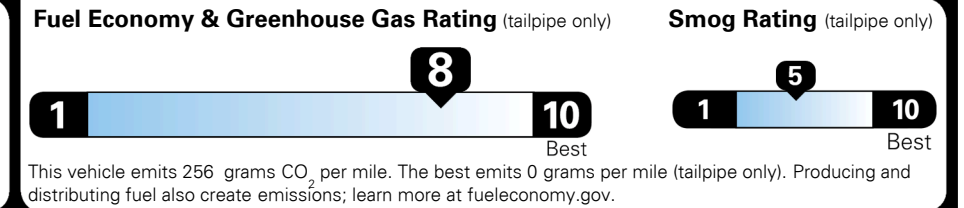

EPA DOT Fuel Economy and Environment

Gasoline Vehicle

Fuel Economy

35 MPG combined city/hwy
31 city
41 highway

2.9 gallons per 100 miles

MIDSIZE CARS range from 12 to 136 MPG. The best vehicle rates 136 MPGe.

You save $1,750
in fuel costs over 5 years compared to the average new vehicle.

Annual fuel cost $1,150