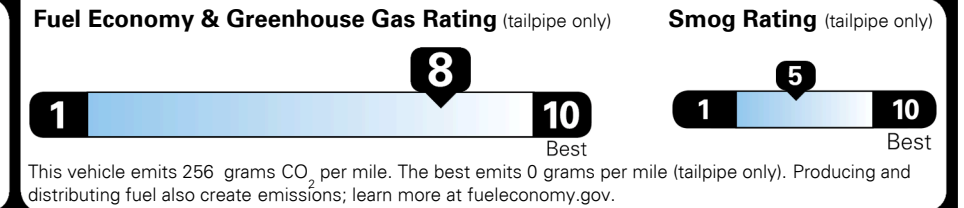

EPA DOT Fuel Economy and Environment

Gasoline Vehicle

Fuel Economy
35 MPG combined city/hwy
2.9 gallons per 100 miles
MIDSIZE CARS range from 12 to 136 MPG. The best vehicle rates 136 MPGe.
31 city
41 highway

You save $1,750
in fuel costs over 5 years compared to the average new vehicle.

Annual fuel cost $1,150