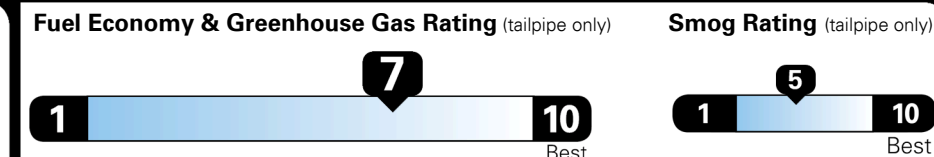

Actual results will vary for many reasons, including driving conditions and how you drive and maintain your vehicle. The average new vehicle gets 27 MPG and costs $7,500 to fuel over 5 years. Cost estimates are based on 15,000 miles per year at $ 2.70 per gallon. MPGe is miles per gasoline gallon equivalent. Vehicle emissions are a significant cause of climate change and smog.

fuelconomy.gov

Calculate personalized estimates and compare vehicles

GOVERNMENT 5-STAR SAFETY RATINGS

Overall Vehicle Score ★ ★ ★ ★ ▲

Based on the combined rating of frontal, side and rollover. Should ONLY be compared to other vehicles of similar size and weight. ▲ Safety Concern: Visit www.safercar.gov or call 1-888-327-4236 for more details.

Frontal Driver ★ ★ ★ ★
Crash Passenger ★ ★ ★

Based on the risk of injury in a frontal impact. Should ONLY be compared to other vehicles of similar size and weight.

Side Front seat ★ ★ ★ ★ ★
Crash Rear seat ★ ★ ★ ★ ★ ▲

Star ratings based on the risk of injury in a side impact.

Rollover ★ ★ ★ ★

Star ratings based on the risk of rollover in a single-vehicle crash.

Star ratings range from 1 to 5 stars (★★★★★) with 5 being the highest. Source: National Highway Traffic Safety Administration (NHTSA). www.safercar.gov or 1-888-327-4236

Manufacturer's suggested retail price includes Manufacturer's recommended pre-delivery service. License and title fees, state and local taxes and other dealer installed options and accessories are not included in the manufacturer's suggested retail price.

PARTS CONTENT INFORMATION

FOR VEHICLES IN THIS CAR LINE U.S./CANADIAN PARTS CONTENT: 3 %

MAJOR SOURCES OF FOREIGN PARTS:
MEXICO: 64%
KOREA: 33%

NOTE: PARTS CONTENT DOES NOT INCLUDE FINAL ASSEMBLY, DISTRIBUTION, OR OTHER NON-PARTS COSTS.

FOR THIS VEHICLE FINAL ASSEMBLY POINT:
PESQUERIA, NL, MEXICO

COUNTRY OF ORIGIN

ENGINE: MEXICO
TRANSMISSION: MEXICO