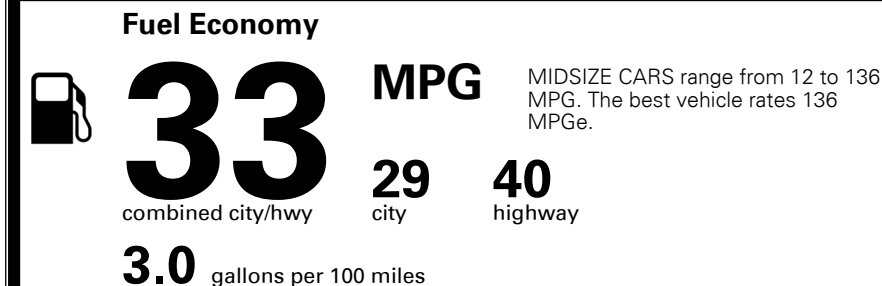

INTERIOR, COMFORT & CONVENIENCE

8" Touchscreen w/ Android Auto & Apple CarPlay
Rear Camera with Dynamic Guidelines
Multi-Adjustable Front Seats
USB / Auxiliary Input Jack and 12 Volt Outlet
Bluetooth® Wireless Technology
Remote Keyless Entry w/ Trunk Opener
Tilt & Telescopic Steering Column
Steering Wheel Controls (Bluetooth/Audio/Cruise)
Overhead Maplights & Sunglass Holder

EXTERIOR

Auto-On/Off Projector Headlights
Daytime Running Lights
15" Steel Wheels with Wheel Covers

WARRANTY

10 Year/100,000 Mile Limited Powertrain Warranty
5 Year/60,000 Mile Limited Basic Warranty
5 Year/60,000 Mile Roadside Assistance

MANUFACTURER'S SUGGESTED RETAIL PRICE ▶

$ 19,190.00

COMPARE LXS FEATURES

Added to/in place of standard FE AT features
- 60/40 Split-Folding Rear Seats
- 16" Alloy Wheels

ADDITIONAL INSTALLED EQUIPMENT:

(In addition to or in place of standard features)
Aurora Black Paint
Carpeted Floor Mats

Included
Included
Included

$295.00
$135.00

MSRP INCLUDING OPTIONS

$ 19,620.00

INLAND FREIGHT AND HANDLING

$ 925.00

TOTAL MANUFACTURER'S SUGGESTED RETAIL PRICE ▶

$ 20,545.00

TOTAL ADDITIONAL WEIGHT: 6.9

#1 MASS MARKET BRAND IN
J.D. POWER INITIAL QUALITY,
5 YEARS IN A ROW.

GIVE IT EVERYTHING

For J.D. Power 2019 award information, go to jdpower.com/awards for more details.

EPA DOT Fuel Economy and Environment

Gasoline Vehicle

You save
$1,250
in fuel costs
over 5 years
compared to the
average new vehicle.

Annual fuel cost
$1,250