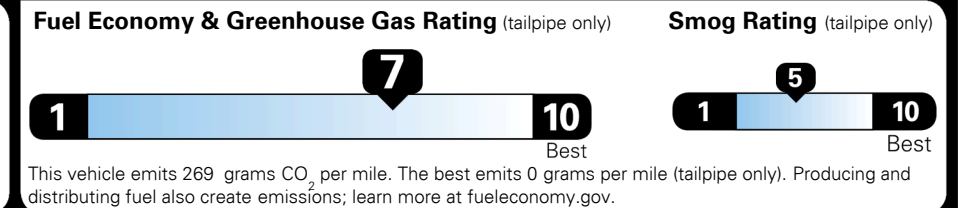

## EPA DOT Fuel Economy and Environment

Gasoline Vehicle

**You save \$1,250**  
 in fuel costs  
 over 5 years  
 compared to the  
 average new vehicle.

**Annual fuel cost**  
**\$1,250**

Actual results will vary for many reasons, including driving conditions and how you drive and maintain your vehicle. The average new vehicle gets 27 MPG and costs \$7,500 to fuel over 5 years. Cost estimates are based on 15,000 miles per year at \$ 2.70 per gallon. MPGe is miles per gasoline gallon equivalent. Vehicle emissions are a significant cause of climate change and smog.