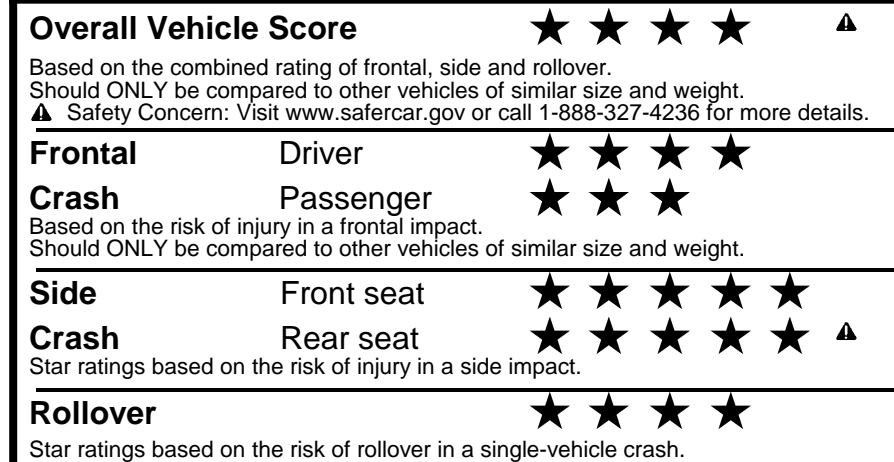

## GOVERNMENT 5-STAR SAFETY RATINGS

Star ratings range from 1 to 5 stars (★★★★★) with 5 being the highest. Source: National Highway Traffic Safety Administration (NHTSA). [www.safercar.gov](http://www.safercar.gov) or 1-888-327-4236