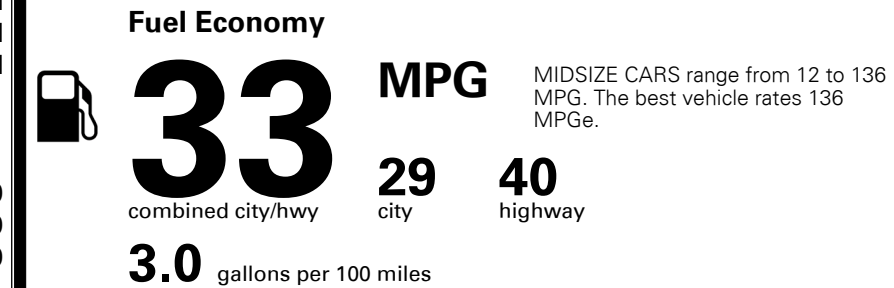

## EPA DOT Fuel Economy and Environment

Gasoline Vehicle

**You save \$1,250**  
 in fuel costs  
 over 5 years  
 compared to the  
 average new vehicle.

**Annual fuel cost**  
**\$1,250**

Actual results will vary for many reasons, including driving conditions and how you drive and maintain your vehicle. The average new vehicle gets 27 MPG and costs \$7,500 to fuel over 5 years. Cost estimates are based on 15,000 miles per year at \$ 2.70 per gallon. MPGe is miles per gasoline gallon equivalent. Vehicle emissions are a significant cause of climate change and smog.