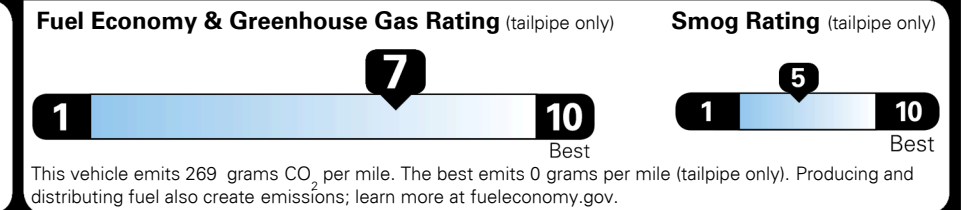

Actual results will vary for many reasons, including driving conditions and how you drive and maintain your vehicle. The average new vehicle gets 27 MPG and costs $7,500 to fuel over 5 years. Cost estimates are based on 15,000 miles per year at $ 2.70 per gallon. MPGe is miles per gasoline gallon equivalent. Vehicle emissions are a significant cause of climate change and smog.

fuel economy.gov

Calculate personalized estimates and compare vehicles

GOVERNMENT 5-STAR SAFETY RATINGS

Overall Vehicle Score ★ ★ ★ ★ ▲

Based on the combined rating of frontal, side and rollover. Should ONLY be compared to other vehicles of similar size and weight. ▲ Safety Concern: Visit www.safercar.gov or call 1-888-327-4236 for more details.

Frontal Driver ★ ★ ★ ★
Crash Passenger ★ ★ ★

Based on the risk of injury in a frontal impact. Should ONLY be compared to other vehicles of similar size and weight.

Side Front seat ★ ★ ★ ★ ★
Crash Rear seat ★ ★ ★ ★ ★ ▲

Star ratings based on the risk of injury in a side impact.

Rollover ★ ★ ★ ★

Star ratings based on the risk of rollover in a single-vehicle crash.

Star ratings range from 1 to 5 stars (★★★★★) with 5 being the highest. Source: National Highway Traffic Safety Administration (NHTSA). www.safercar.gov or 1-888-327-4236

Manufacturer's suggested retail price includes Manufacturer's recommended pre-delivery service. License and title fees, state and local taxes and other dealer installed options and accessories are not included in the manufacturer's suggested retail price.

PARTS CONTENT INFORMATION

FOR VEHICLES IN THIS CAR LINE U.S./CANADIAN PARTS CONTENT: 3 %

MAJOR SOURCES OF FOREIGN PARTS:
MEXICO: 64%
KOREA: 33%

NOTE: PARTS CONTENT DOES NOT INCLUDE FINAL ASSEMBLY, DISTRIBUTION, OR OTHER NON-PARTS COSTS.

FOR THIS VEHICLE FINAL ASSEMBLY POINT:
PESQUERIA, NL, MEXICO

COUNTRY OF ORIGIN
ENGINE: MEXICO
TRANSMISSION: MEXICO