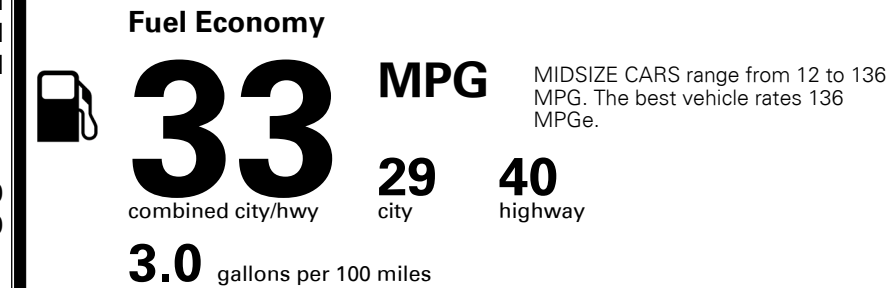

INTERIOR, COMFORT & CONVENIENCE

8" Touchscreen w/ Android Auto & Apple CarPlay
Rear Camera with Dynamic Guidelines
Multi-Adjustable Front Seats
USB / Auxiliary Input Jack and 12 Volt Outlet
Bluetooth® Wireless Technology
Remote Keyless Entry w/ Trunk Opener
Tilt & Telescopic Steering Column
Steering Wheel Controls (Bluetooth/Audio/Cruise)
Overhead Maplights & Sunglass Holder

EXTERIOR

Auto-On/Off Projector Headlights
Daytime Running Lights
15" Steel Wheels with Wheel Covers

WARRANTY

10 Year/100,000 Mile Limited Powertrain Warranty
5 Year/60,000 Mile Limited Basic Warranty
5 Year/60,000 Mile Roadside Assistance

MANUFACTURER'S SUGGESTED RETAIL PRICE ▶

$ 19,190.00

COMPARE LXS FEATURES

Added to/in place of standard FE AT features
- 60/40 Split-Folding Rear Seats
- 16" Alloy Wheels

Included
Included
Included

ADDITIONAL INSTALLED EQUIPMENT:
(In addition to or in place of standard features)
Aurora Black Paint
Carpeted Floor Mats

$295.00
$135.00

MSRP INCLUDING OPTIONS

$ 19,620.00

INLAND FREIGHT AND HANDLING

$ 925.00

TOTAL MANUFACTURER'S SUGGESTED RETAIL PRICE ▶

$ 20,545.00

TOTAL ADDITIONAL WEIGHT: 6.9

#1 MASS MARKET BRAND IN
J.D. POWER INITIAL QUALITY,
5 YEARS IN A ROW.

GIVE IT EVERYTHING

For J.D. Power 2019 award information, go to jdpower.com/awards for more details.

EPA DOT Fuel Economy and Environment

Gasoline Vehicle

You save
$1,250
in fuel costs
over 5 years
compared to the
average new vehicle.

Annual fuel cost
$1,250