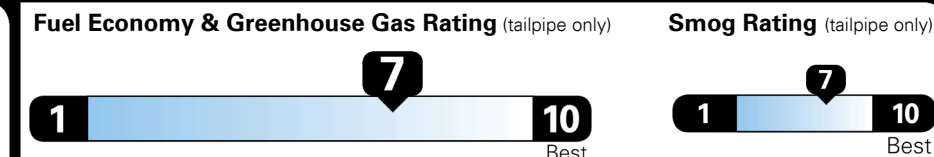

EPA DOT Fuel Economy and Environment

Gasoline Vehicle

Fuel Economy

33 MPG combined city/hwy
29 MPG city
40 MPG highway

3.0 gallons per 100 miles

MIDSIZE CARS range from 12 to 136 MPG. The best vehicle rates 136 MPGe.

You save $1,250
in fuel costs over 5 years
compared to the average new vehicle.

Annual fuel cost $1,250