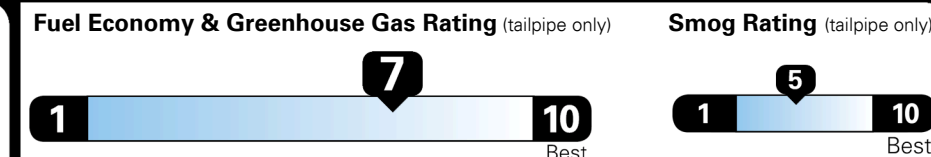

EPA DOT Fuel Economy and Environment

Gasoline Vehicle

Fuel Economy

33 MPG combined city/hwy
29 MPG city
40 MPG highway

MIDSIZE CARS range from 12 to 136 MPG. The best vehicle rates 136 MPG.

3.0 gallons per 100 miles

You save $1,250
in fuel costs
over 5 years
compared to the
average new vehicle.

Annual fuel cost $1,250