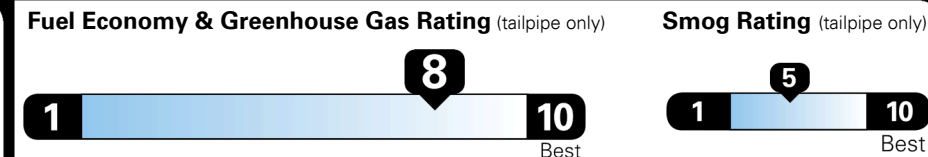

This vehicle emits 256 grams CO₂ per mile. The best emits 0 grams per mile (tailpipe only). Producing and distributing fuel also create emissions; learn more at fueleconomy.gov.

Actual results will vary for many reasons, including driving conditions and how you drive and maintain your vehicle. The average new vehicle gets 27 MPG and costs $7,500 to fuel over 5 years. Cost estimates are based on 15,000 miles per year at $ 2.70 per gallon. MPGe is miles per gasoline gallon equivalent. Vehicle emissions are a significant cause of climate change and smog.

fueleconomy.gov

Calculate personalized estimates and compare vehicles

GOVERNMENT 5-STAR SAFETY RATINGS

Overall Vehicle Score ★ ★ ★ ★ ▲

Based on the combined rating of frontal, side and rollover. Should ONLY be compared to other vehicles of similar size and weight. ▲ Safety Concern: Visit www.safercar.gov or call 1-888-327-4236 for more details.

Frontal Driver ★ ★ ★ ★

Crash Passenger ★ ★ ★

Based on the risk of injury in a frontal impact. Should ONLY be compared to other vehicles of similar size and weight.

Side Front seat ★ ★ ★ ★ ★

Crash Rear seat ★ ★ ★ ★ ★ ▲

Star ratings based on the risk of injury in a side impact.

Rollover ★ ★ ★ ★

Star ratings based on the risk of rollover in a single-vehicle crash.

Star ratings range from 1 to 5 stars (★★★★★) with 5 being the highest. Source: National Highway Traffic Safety Administration (NHTSA). www.safercar.gov or 1-888-327-4236

Manufacturer's suggested retail price includes Manufacturer's recommended pre-delivery service. License and title fees, state and local taxes and other dealer installed options and accessories are not included in the manufacturer's suggested retail price.

PARTS CONTENT INFORMATION

FOR VEHICLES IN THIS CAR LINE U.S./CANADIAN PARTS CONTENT: 3 %

MAJOR SOURCES OF FOREIGN PARTS:
MEXICO: 64%
KOREA: 33%

NOTE: PARTS CONTENT DOES NOT INCLUDE FINAL ASSEMBLY, DISTRIBUTION, OR OTHER NON-PARTS COSTS.

FOR THIS VEHICLE FINAL ASSEMBLY POINT:
PESQUERIA, NL, MEXICO

COUNTRY OF ORIGIN

ENGINE: MEXICO
TRANSMISSION: MEXICO