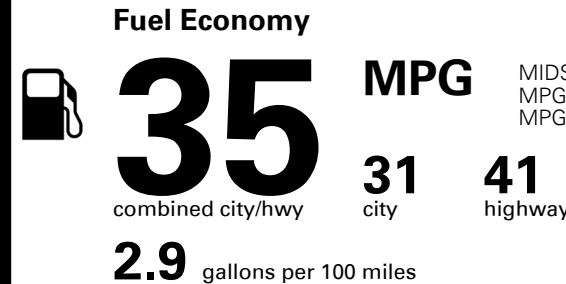

EPA DOT Fuel Economy and Environment

Gasoline Vehicle

MIDSIZE CARS range from 12 to 136 MPG. The best vehicle rates 136 MPGe.

You save $1,750
in fuel costs over 5 years compared to the average new vehicle.

Annual fuel cost $1,150