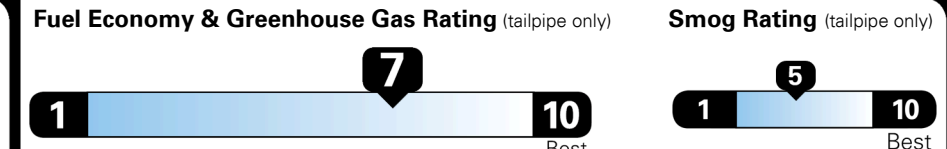

EPA DOT Fuel Economy and Environment

Gasoline Vehicle

Fuel Economy

33 MPG
combined city/hwy

29 MPG
city

40 MPG
highway

3.0 gallons per 100 miles

MIDSIZE CARS range from 12 to 136 MPG. The best vehicle rates 136 MPGe.

You save $1,250
in fuel costs
over 5 years
compared to the
average new vehicle.

Annual fuel cost $1,250