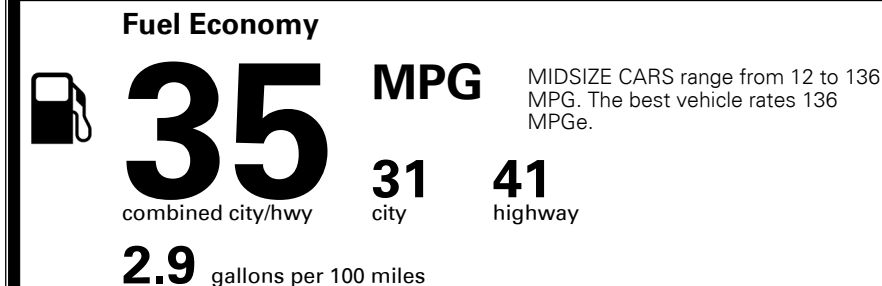

MANUFACTURER'S SUGGESTED RETAIL PRICE ▶ $ 18,690.00

COMPARE FE AT FEATURES
Added to/in place of standard FE MT features
- Intelligent Variable Transmission (IVT)
- Drive Mode Select (DMS)

ADDITIONAL INSTALLED EQUIPMENT:
(In addition to or in place of standard features)
Carpeted Floor Mats
Cargo Net

Included
Included
Included
$135.00
$50.00

MSRP INCLUDING OPTIONS $ 18,875.00

INLAND FREIGHT AND HANDLING $ 925.00

TOTAL MANUFACTURER'S SUGGESTED RETAIL PRICE ▶ $ 19,800.00

TOTAL ADDITIONAL WEIGHT: 7.2

#1 MASS MARKET BRAND IN J.D. POWER INITIAL QUALITY, 5 YEARS IN A ROW.

GIVE IT EVERYTHING KIA

For J.D. Power 2019 award information, go to jdpower.com/awards for more details.

EPA DOT Fuel Economy and Environment

Gasoline Vehicle

You save $1,750
in fuel costs over 5 years compared to the average new vehicle.

Annual fuel cost $1,150