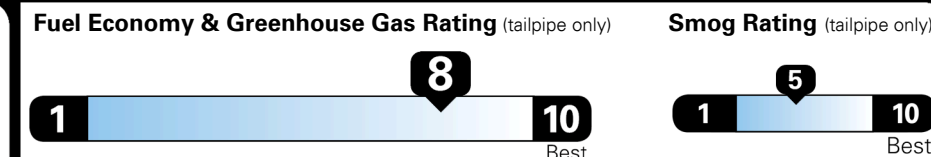

This vehicle emits 256 grams CO₂ per mile. The best emits 0 grams per mile (tailpipe only). Producing and distributing fuel also create emissions; learn more at fuelconomy.gov.

Actual results will vary for many reasons, including driving conditions and how you drive and maintain your vehicle. The average new vehicle gets 27 MPG and costs $7,500 to fuel over 5 years. Cost estimates are based on 15,000 miles per year at $ 2.70 per gallon. MPGe is miles per gasoline gallon equivalent. Vehicle emissions are a significant cause of climate change and smog.

fuelconomy.gov

Calculate personalized estimates and compare vehicles

GOVERNMENT 5-STAR SAFETY RATINGS

Overall Vehicle Score ★ ★ ★ ★ ▲

Based on the combined rating of frontal, side and rollover. Should ONLY be compared to other vehicles of similar size and weight. ▲ Safety Concern: Visit www.safercar.gov or call 1-888-327-4236 for more details.

Frontal Driver ★ ★ ★ ★
Crash Passenger ★ ★ ★

Based on the risk of injury in a frontal impact. Should ONLY be compared to other vehicles of similar size and weight.

Side Front seat ★ ★ ★ ★ ★
Crash Rear seat ★ ★ ★ ★ ★ ▲

Star ratings based on the risk of injury in a side impact.

Rollover ★ ★ ★ ★

Star ratings based on the risk of rollover in a single-vehicle crash.

Star ratings range from 1 to 5 stars (★★★★★) with 5 being the highest. Source: National Highway Traffic Safety Administration (NHTSA). www.safercar.gov or 1-888-327-4236

Manufacturer's suggested retail price includes Manufacturer's recommended pre-delivery service. License and title fees, state and local taxes and other dealer installed options and accessories are not included in the manufacturer's suggested retail price.

PARTS CONTENT INFORMATION

FOR VEHICLES IN THIS CAR LINE U.S./CANADIAN PARTS CONTENT: 3 %

MAJOR SOURCES OF FOREIGN PARTS:
MEXICO: 64%
KOREA: 33%

NOTE: PARTS CONTENT DOES NOT INCLUDE FINAL ASSEMBLY, DISTRIBUTION, OR OTHER NON-PARTS COSTS.

FOR THIS VEHICLE FINAL ASSEMBLY POINT:
PESQUERIA, NL, MEXICO

COUNTRY OF ORIGIN
ENGINE: MEXICO
TRANSMISSION: MEXICO