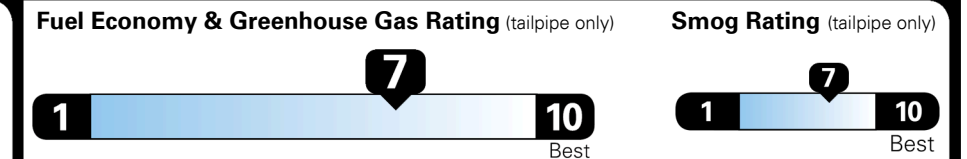

Actual results will vary for many reasons, including driving conditions and how you drive and maintain your vehicle. The average new vehicle gets 27 MPG and costs $7,500 to fuel over 5 years. Cost estimates are based on 15,000 miles per year at $ 2.70 per gallon. MPGe is miles per gasoline gallon equivalent. Vehicle emissions are a significant cause of climate change and smog.

fuel economy.gov

Calculate personalized estimates and compare vehicles

GOVERNMENT 5-STAR SAFETY RATINGS

Overall Vehicle Score ★ ★ ★ ★ ▲

Based on the combined rating of frontal, side and rollover.
Should ONLY be compared to other vehicles of similar size and weight.
▲ Safety Concern: Visit www.safercar.gov or call 1-888-327-4236 for more details.

Frontal Driver ★ ★ ★ ★
Crash Passenger ★ ★ ★

Based on the risk of injury in a frontal impact.
Should ONLY be compared to other vehicles of similar size and weight.

Side Front seat ★ ★ ★ ★ ★
Crash Rear seat ★ ★ ★ ★ ★ ▲

Star ratings based on the risk of injury in a side impact.

Rollover ★ ★ ★ ★
Star ratings based on the risk of rollover in a single-vehicle crash.

Star ratings range from 1 to 5 stars (★★★★★) with 5 being the highest.
Source: National Highway Traffic Safety Administration (NHTSA).
www.safercar.gov or 1-888-327-4236

Manufacturer's suggested retail price includes Manufacturer's recommended pre-delivery service. License and title fees, state and local taxes and other dealer installed options and accessories are not included in the manufacturer's suggested retail price.

PARTS CONTENT INFORMATION

FOR VEHICLES IN THIS CAR LINE U.S./CANADIAN
PARTS CONTENT: 3 %

MAJOR SOURCES OF FOREIGN PARTS:
MEXICO: 64%
KOREA: 33%

NOTE: PARTS CONTENT DOES NOT INCLUDE FINAL ASSEMBLY, DISTRIBUTION, OR OTHER NON-PARTS COSTS.

FOR THIS VEHICLE
FINAL ASSEMBLY POINT:
PESQUERIA, NL, MEXICO

COUNTRY OF ORIGIN
ENGINE: MEXICO
TRANSMISSION: MEXICO