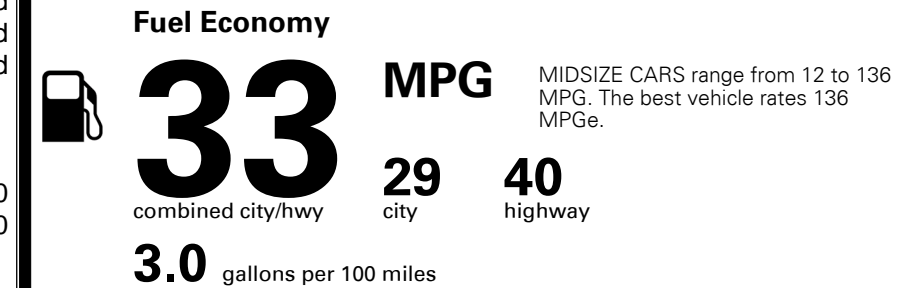

INTERIOR, COMFORT & CONVENIENCE

8" Touchscreen w/ Android Auto & Apple CarPlay
Rear Camera with Dynamic Guidelines
Multi-Adjustable Front Seats
USB / Auxiliary Input Jack and 12 Volt Outlet
Bluetooth® Wireless Technology
Remote Keyless Entry w/ Trunk Opener
Tilt & Telescopic Steering Column
Steering Wheel Controls (Bluetooth/Audio/Cruise)
Overhead Maplights & Sunglass Holder

EXTERIOR

Auto-On/Off Projector Headlights
Daytime Running Lights
15" Steel Wheels with Wheel Covers

WARRANTY

10 Year/100,000 Mile Limited Powertrain Warranty
5 Year/60,000 Mile Limited Basic Warranty
5 Year/60,000 Mile Roadside Assistance

MANUFACTURER'S SUGGESTED RETAIL PRICE ▶

$ 19,190.00

COMPARE LXS FEATURES

Added to/in place of standard FE AT features
- 60/40 Split-Folding Rear Seats
- 16" Alloy Wheels

ADDITIONAL INSTALLED EQUIPMENT:

(In addition to or in place of standard features)
Carpeted Floor Mats
Wheel Locks

Included
Included
Included

$135.00
$60.00

MSRP INCLUDING OPTIONS

$ 19,385.00

INLAND FREIGHT AND HANDLING

$ 925.00

TOTAL MANUFACTURER'S SUGGESTED RETAIL PRICE ▶

$ 20,310.00

TOTAL ADDITIONAL WEIGHT: 7.7

#1 MASS MARKET BRAND IN
J.D. POWER INITIAL QUALITY,
5 YEARS IN A ROW.

GIVE IT EVERYTHING

For J.D. Power 2019 award information, go to jdpower.com/awards for more details.

EPA DOT Fuel Economy and Environment

Gasoline Vehicle

You save
$1,250
in fuel costs
over 5 years
compared to the
average new vehicle.

Annual fuel cost
$1,250