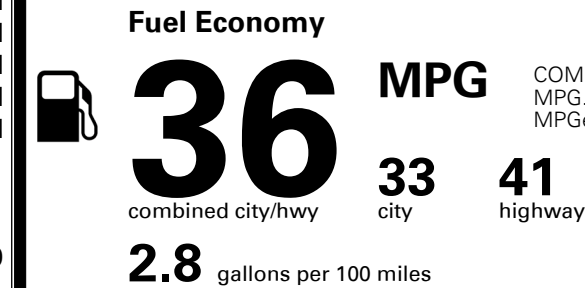

MSRP INCLUDING OPTIONS

\$ 17,490.00

INLAND FREIGHT AND HANDLING

\$ 925.00

TOTAL MANUFACTURER'S SUGGESTED RETAIL PRICE ▶

\$ 18,415.00

#1 MASS MARKET BRAND IN
 J.D. POWER INITIAL QUALITY,
 5 YEARS IN A ROW.

GIVE IT EVERYTHING KIA

For J.D. Power 2019 award information, go to jdpower.com/awards for more details.

EPA DOT Fuel Economy and Environment

Gasoline Vehicle

COMPACT CARS range from 14 to 119
 MPG. The best vehicle rates 136
 MPGe.

You save
\$2,000
 in fuel costs
 over 5 years
 compared to the
 average new vehicle.

Annual fuel cost
\$1,100

Fuel Economy & Greenhouse Gas Rating (tailpipe only)

Smog Rating (tailpipe only)

This vehicle emits 249 grams CO₂ per mile. The best emits 0 grams per mile (tailpipe only). Producing and distributing fuel also create emissions; learn more at fuelconomy.gov.