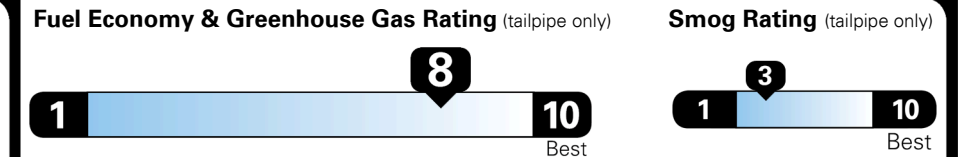

EPA DOT Fuel Economy and Environment

Gasoline Vehicle

Fuel Economy
36 MPG
combined city/hwy
2.8 gallons per 100 miles
33 city
41 highway

COMPACT CARS range from 14 to 119 MPG. The best vehicle rates 136 MPGe.

You save
$2,000
in fuel costs
over 5 years
compared to the
average new vehicle.

Annual fuel cost
$1,100