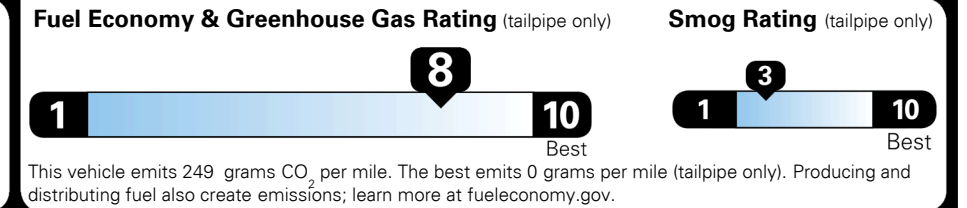

EPA DOT Fuel Economy and Environment

Gasoline Vehicle

Fuel Economy
36 MPG
combined city/hwy
2.8 gallons per 100 miles

33 city
41 highway

COMPACT CARS range from 14 to 119 MPG. The best vehicle rates 136 MPGe.

You save $2,000
in fuel costs over 5 years compared to the average new vehicle.

Annual fuel cost $1,100