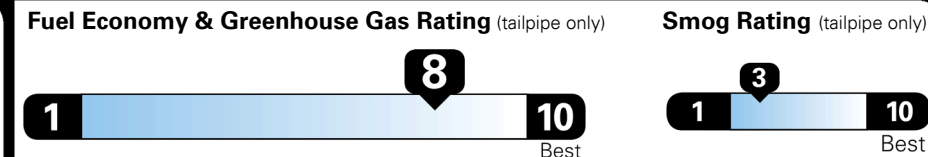

EPA DOT Fuel Economy and Environment

Gasoline Vehicle

Fuel Economy
36 MPG combined city/hwy
33 MPG city
41 MPG highway
2.8 gallons per 100 miles

COMPACT CARS range from 14 to 119 MPG. The best vehicle rates 136 MPGe.

You save $2,000
in fuel costs over 5 years
compared to the average new vehicle.

Annual fuel cost $1,100