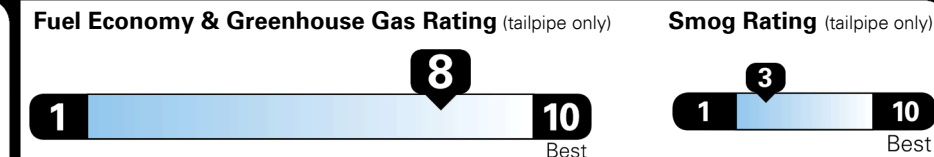

EPA DOT Fuel Economy and Environment

Gasoline Vehicle

Fuel Economy
36 MPG
combined city/hwy
2.8 gallons per 100 miles
33 city
41 highway

COMPACT CARS range from 14 to 119 MPG. The best vehicle rates 136 MPGe.

You save $2,000
in fuel costs over 5 years
compared to the average new vehicle.

Annual fuel cost $1,100