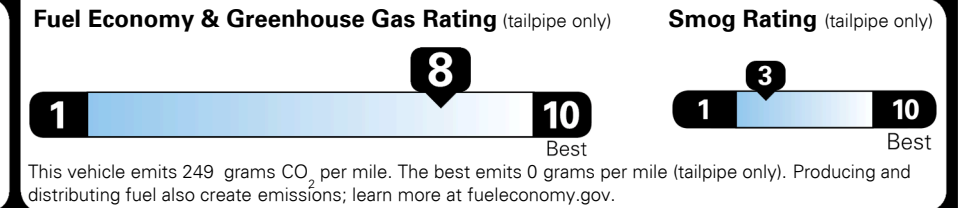

EPA DOT Fuel Economy and Environment

Gasoline Vehicle

Fuel Economy
36 MPG
combined city/hwy
2.8 gallons per 100 miles

33 MPG
city

41 MPG
highway

COMPACT CARS range from 14 to 119 MPG. The best vehicle rates 136 MPGe.

You save $2,000
in fuel costs over 5 years
compared to the average new vehicle.

Annual fuel cost $1,100