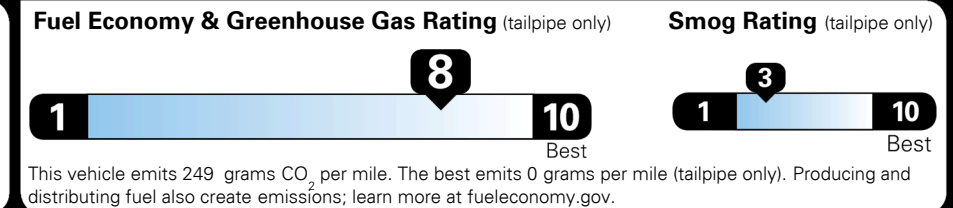

EPA DOT Fuel Economy and Environment

Gasoline Vehicle

Fuel Economy
36 MPG
combined city/hwy
2.8 gallons per 100 miles
33 city
41 highway

COMPACT CARS range from 14 to 119 MPG. The best vehicle rates 136 MPGe.

You save $2,000
in fuel costs over 5 years compared to the average new vehicle.

Annual fuel cost $1,100