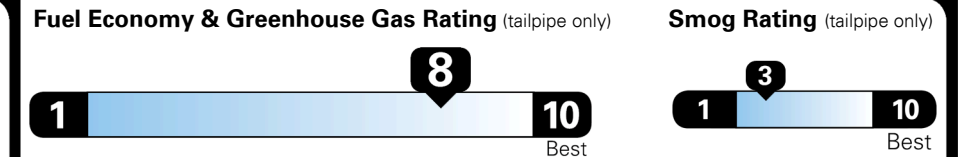

EPA DOT Fuel Economy and Environment

Gasoline Vehicle

Fuel Economy
36 MPG
combined city/hwy
2.8 gallons per 100 miles

33 city
41 highway

COMPACT CARS range from 14 to 119 MPG. The best vehicle rates 136 MPGe.

You save $2,000
in fuel costs over 5 years
compared to the average new vehicle.

Annual fuel cost $1,100