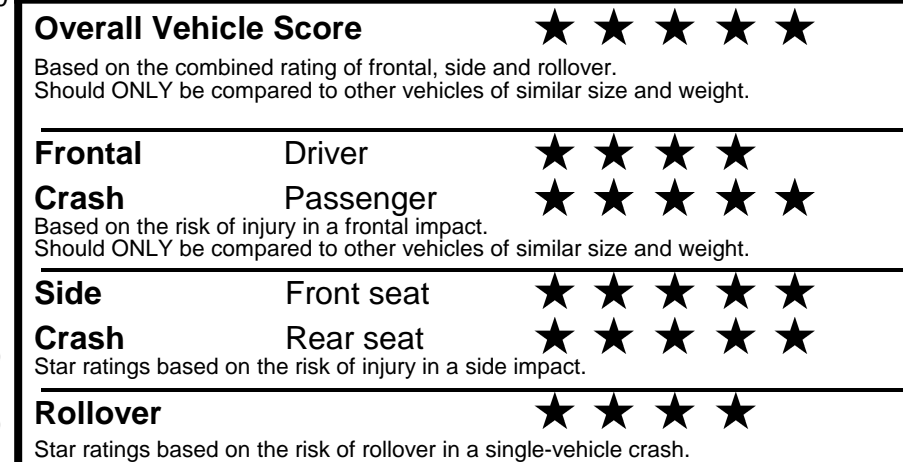

GOVERNMENT 5-STAR SAFETY RATINGS

Star ratings range from 1 to 5 stars (★★★★★) with 5 being the highest. Source: National Highway Traffic Safety Administration (NHTSA). www.safercar.gov or 1-888-327-4236

Manufacturer's suggested retail price includes Manufacturer's recommended pre-delivery service. License and title fees, state and local taxes and other dealer installed options and accessories are not included in the manufacturer's suggested retail price.

PARTS CONTENT INFORMATION

FOR VEHICLES IN THIS CAR LINE U.S./CANADIAN PARTS CONTENT: 1 %

MAJOR SOURCES OF FOREIGN PARTS:
OTHER: 8%
KOREA: 91%

NOTE: PARTS CONTENT DOES NOT INCLUDE FINAL ASSEMBLY, DISTRIBUTION, OR OTHER NON-PARTS COSTS.

FOR THIS VEHICLE FINAL ASSEMBLY POINT: GWANGJU, KOREA

COUNTRY OF ORIGIN

ENGINE: KOREA
TRANSMISSION: KOREA

TOTAL ADDITIONAL WEIGHT: 6.9