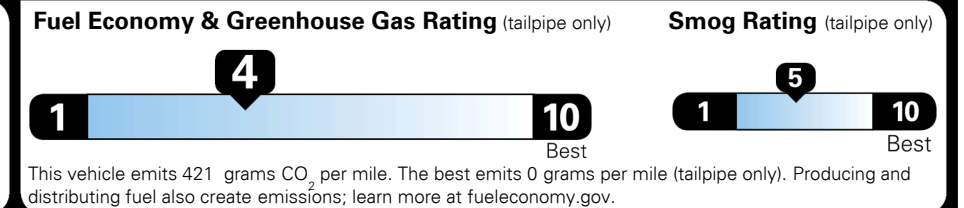

\$135.00
 \$50.00

\$ 35,175.00

\$ 1,045.00

\$ 36,220.00

EPA DOT Fuel Economy and Environment

Gasoline Vehicle

You spend \$2,250 more in fuel costs over 5 years
 compared to the average new vehicle.

Annual fuel cost \$1,950