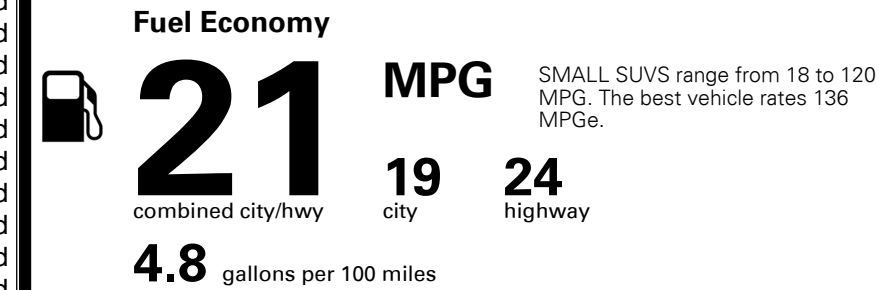

\$135.00
 \$50.00

\$ 35,175.00

\$ 1,045.00

\$ 36,220.00

EPA DOT Fuel Economy and Environment

Gasoline Vehicle

You spend \$2,250 more in fuel costs over 5 years
 compared to the average new vehicle.

Annual fuel cost \$1,950