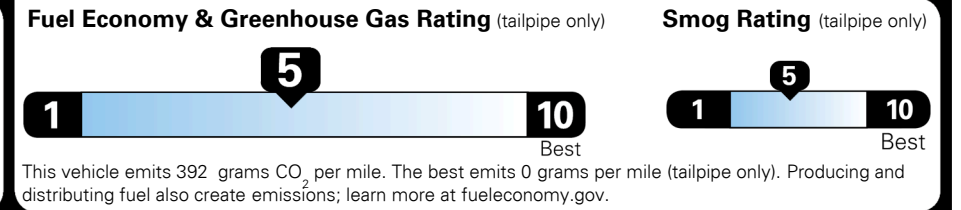

Actual results will vary for many reasons, including driving conditions and how you drive and maintain your vehicle. The average new vehicle gets 27 MPG and costs $7,500 to fuel over 5 years. Cost estimates are based on 15,000 miles per year at $ 2.70 per gallon. MPGe is miles per gasoline gallon equivalent. Vehicle emissions are a significant cause of climate change and smog.

fueleconomy.gov

Calculate personalized estimates and compare vehicles

GOVERNMENT 5-STAR SAFETY RATINGS

Overall Vehicle Score ★★★★★

Based on the combined rating of frontal, side and rollover.
Should ONLY be compared to other vehicles of similar size and weight.

Frontal Driver ★★★★★

Crash Passenger ★★★★★

Based on the risk of injury in a frontal impact.
Should ONLY be compared to other vehicles of similar size and weight.

Side Front seat ★★★★★

Crash Rear seat ★★★★★

Star ratings based on the risk of injury in a side impact.

Rollover ★★★★★

Star ratings based on the risk of rollover in a single-vehicle crash.

Star ratings range from 1 to 5 stars (★★★★★) with 5 being the highest.

Source: National Highway Traffic Safety Administration (NHTSA).

www.safercar.gov or 1-888-327-4236

Manufacturer's suggested retail price includes Manufacturer's recommended pre-delivery service. License and title fees, state and local taxes and other dealer installed options and accessories are not included in the manufacturer's suggested retail price.

PARTS CONTENT INFORMATION

FOR VEHICLES IN THIS CAR LINE U.S./CANADIAN
PARTS CONTENT: 1 %

MAJOR SOURCES OF FOREIGN PARTS:
OTHER: 8%
KOREA: 91%

NOTE: PARTS CONTENT DOES NOT INCLUDE FINAL ASSEMBLY, DISTRIBUTION, OR OTHER NON-PARTS COSTS.

FOR THIS VEHICLE
FINAL ASSEMBLY POINT:
GWANGJU, KOREA

COUNTRY OF ORIGIN

ENGINE: KOREA

TRANSMISSION: KOREA