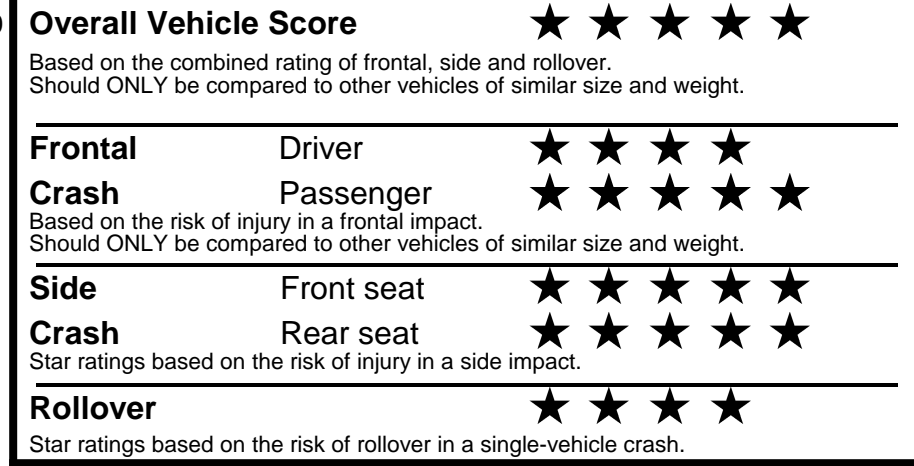

GOVERNMENT 5-STAR SAFETY RATINGS

PARTS CONTENT INFORMATION

FOR VEHICLES IN THIS CAR LINE U.S./CANADIAN PARTS CONTENT: 1 %

MAJOR SOURCES OF FOREIGN PARTS:
OTHER: 8%
KOREA: 91%

NOTE: PARTS CONTENT DOES NOT INCLUDE FINAL ASSEMBLY, DISTRIBUTION, OR OTHER NON-PARTS COSTS.

FOR THIS VEHICLE FINAL ASSEMBLY POINT: GWANGJU, KOREA

COUNTRY OF ORIGIN
ENGINE: KOREA
TRANSMISSION: KOREA

Star ratings range from 1 to 5 stars (★★★★★) with 5 being the highest. Source: National Highway Traffic Safety Administration (NHTSA). www.safercar.gov or 1-888-327-4236

Manufacturer's suggested retail price includes Manufacturer's recommended pre-delivery service. License and title fees, state and local taxes and other dealer installed options and accessories are not included in the manufacturer's suggested retail price.