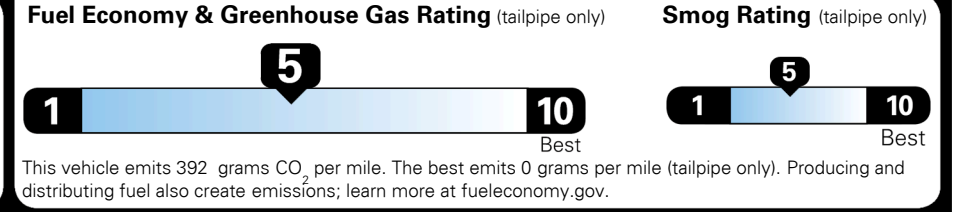

\$ 34,915.00

TOTAL ADDITIONAL WEIGHT: 22.7

EPA DOT Fuel Economy and Environment

Gasoline Vehicle

You spend \$1,250 more in fuel costs over 5 years compared to the average new vehicle.

Annual fuel cost \$1,750