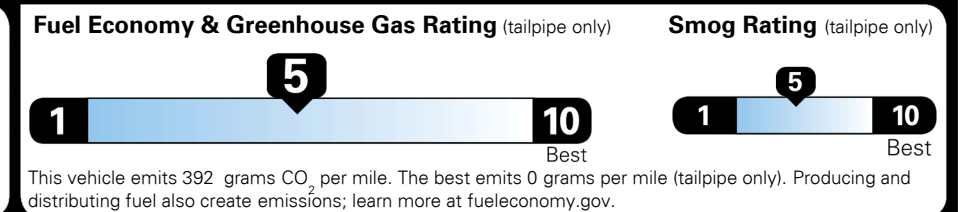

EPA DOT Fuel Economy and Environment

Gasoline Vehicle

Fuel Economy

23 MPG
combined city/hwy

20 MPG
city

28 MPG
highway

4.3 gallons per 100 miles

SMALL SUVs range from 18 to 120 MPG. The best vehicle rates 136 MPGe.

You spend $1,250 more in fuel costs over 5 years
compared to the average new vehicle.

Annual fuel cost $1,750