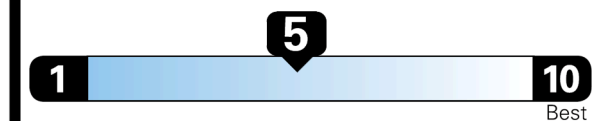

Fuel Economy & Greenhouse Gas Rating (tailpipe only)

This vehicle emits 392 grams CO₂ per mile. The best emits 0 grams per mile (tailpipe only). Producing and distributing fuel also create emissions; learn more at fueleconomy.gov.