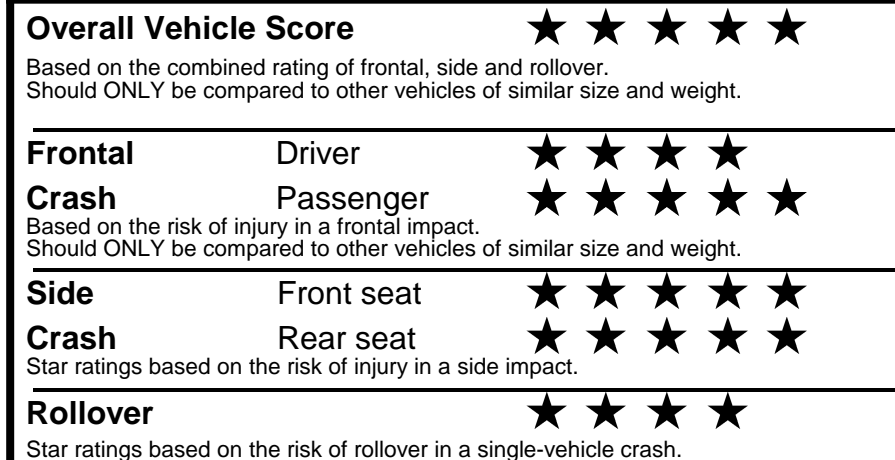

**fueleconomy.gov**

Calculate personalized estimates and compare vehicles

**GOVERNMENT 5-STAR SAFETY RATINGS**

Star ratings range from 1 to 5 stars (★★★★★) with 5 being the highest.  
 Source: National Highway Traffic Safety Administration (NHTSA).  
[www.safercar.gov](http://www.safercar.gov) or 1-888-327-4236