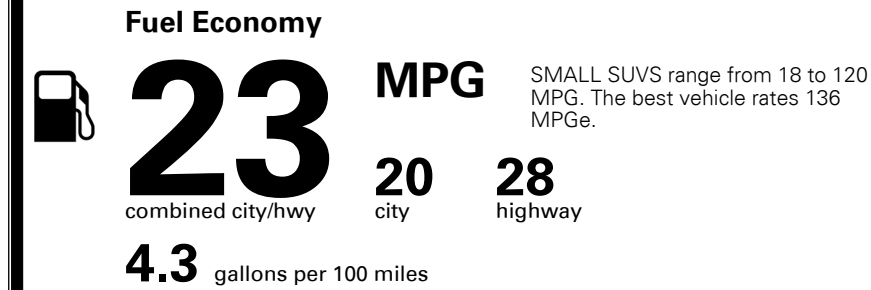

\$135.00  
 \$115.00

\$ 33,740.00

\$ 1,045.00

\$ 34,785.00

**EPA DOT Fuel Economy and Environment**

**Gasoline Vehicle**

**You spend \$1,250 more in fuel costs over 5 years**  
 compared to the average new vehicle.