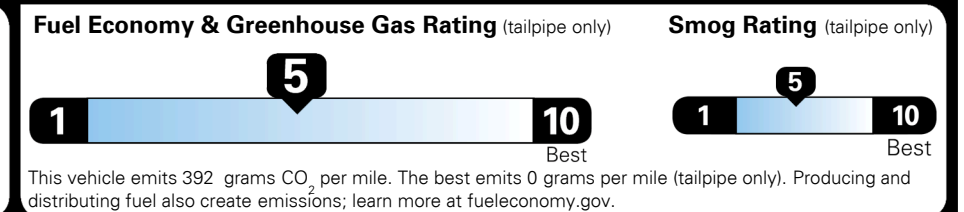

You spend $1,250 more in fuel costs over 5 years
compared to the average new vehicle.

Annual fuel cost $1,750