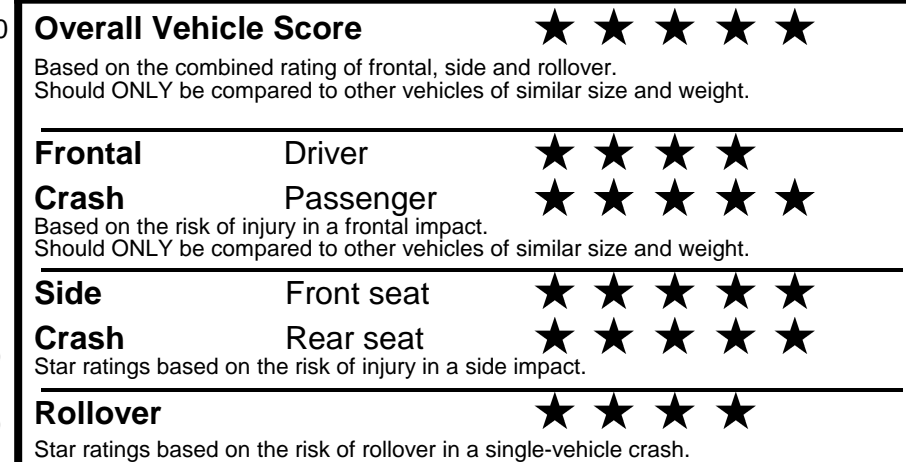

## GOVERNMENT 5-STAR SAFETY RATINGS

Star ratings range from 1 to 5 stars (★★★★★) with 5 being the highest. Source: National Highway Traffic Safety Administration (NHTSA). [www.safercar.gov](http://www.safercar.gov) or 1-888-327-4236