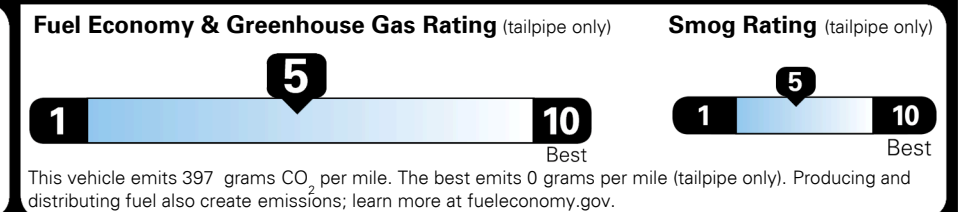

EPA DOT Fuel Economy and Environment

Gasoline Vehicle

Fuel Economy

23 MPG
combined city/hwy

21 MPG
city

25 MPG
highway

4.3 gallons per 100 miles

SMALL SUVs range from 18 to 37 MPG. The best vehicle rates 136 MPGe.

You spend $1,250 more in fuel costs over 5 years
compared to the average new vehicle.

Annual fuel cost $1,650