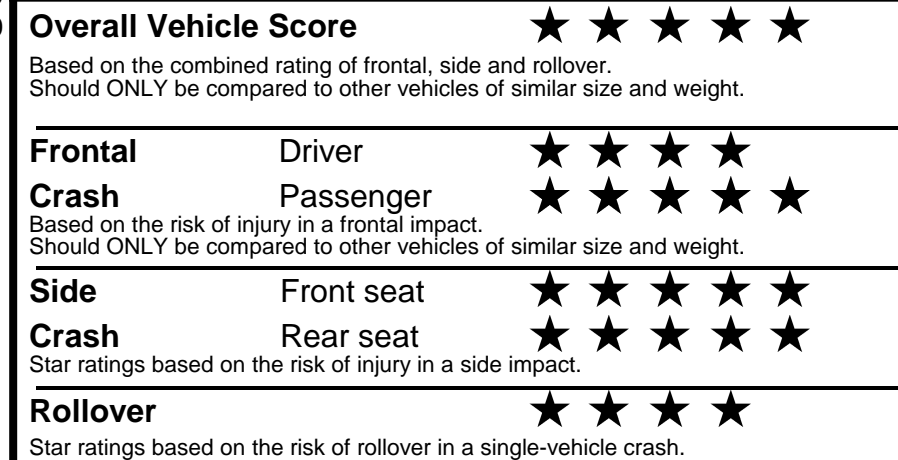

## GOVERNMENT 5-STAR SAFETY RATINGS

Star ratings range from 1 to 5 stars (★★★★★) with 5 being the highest. Source: National Highway Traffic Safety Administration (NHTSA). [www.safercar.gov](http://www.safercar.gov) or 1-888-327-4236