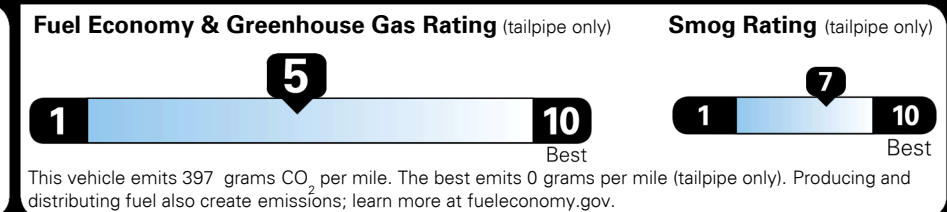

You spend $1,250 more in fuel costs over 5 years
compared to the average new vehicle.

Annual fuel cost $1,650