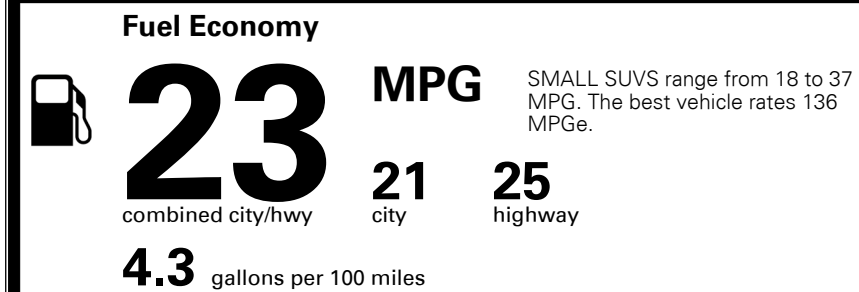

MANUFACTURER'S SUGGESTED RETAIL PRICE ▶

ADDITIONAL INSTALLED EQUIPMENT:
 (In addition to or in place of standard features)
 Snow White Pearl Paint \$395.00
 EX Sport Appearance Package \$990.00
 - D-Shaped Steering Wheel w/ Paddle Shifters
 - Cool Gray Leather Interior Trim
 - Metal Sport Pedals
 - LED Fog Lights
 - Satin Side Sill Trim
 - Satin Window Trim
 - Metal Door Scuff Plate
 - Front and Rear Silver Skid Plates
 - LED Tail Lights
 - Black Chrome Wheels
 - Unique Gloss Black Front Grill
 Cross Bars \$225.00
 Carpeted Floor Mats \$135.00

MSRP INCLUDING OPTIONS \$ 29,845.00
 INLAND FREIGHT AND HANDLING \$ 995.00
TOTAL MANUFACTURER'S SUGGESTED RETAIL PRICE ▶ \$ 30,840.00

\$ 28,100.00

EPA DOT Fuel Economy and Environment

Gasoline Vehicle

You spend \$1,250 more in fuel costs over 5 years
 compared to the average new vehicle.