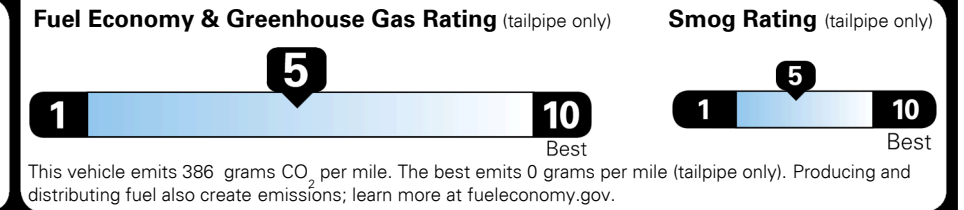

You spend $1,250 more in fuel costs over 5 years compared to the average new vehicle.

Annual fuel cost $1,750