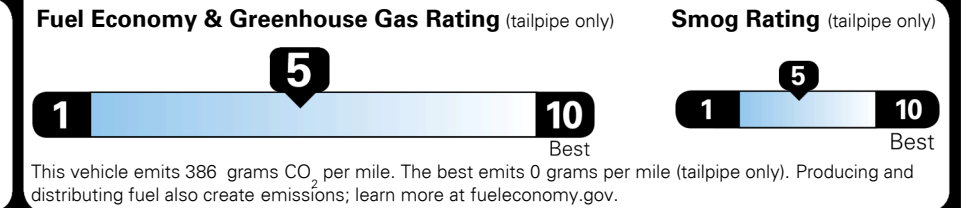

\$135.00
 \$50.00

MSRP INCLUDING OPTIONS

\$ 28,875.00

INLAND FREIGHT AND HANDLING

\$ 1,045.00

TOTAL MANUFACTURER'S SUGGESTED RETAIL PRICE ▶

\$ 29,920.00

TOTAL ADDITIONAL WEIGHT: 6.9

EPA DOT Fuel Economy and Environment

Gasoline Vehicle

You spend \$1,250 more in fuel costs over 5 years compared to the average new vehicle.

Annual fuel cost \$1,750

Actual results will vary for many reasons, including driving conditions and how you drive and maintain your vehicle. The average new vehicle gets 27 MPG and costs \$7,500 to fuel over 5 years. Cost estimates are based on 15,000 miles per year at \$ 2.70 per gallon. MPGe is miles per gasoline gallon equivalent. Vehicle emissions are a significant cause of climate change and smog.