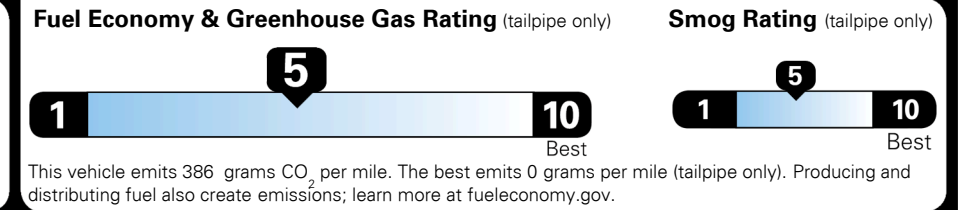

Actual results will vary for many reasons, including driving conditions and how you drive and maintain your vehicle. The average new vehicle gets 27 MPG and costs $7,500 to fuel over 5 years. Cost estimates are based on 15,000 miles per year at $ 2.70 per gallon. MPGe is miles per gasoline gallon equivalent. Vehicle emissions are a significant cause of climate change and smog.

fueleconomy.gov

Calculate personalized estimates and compare vehicles