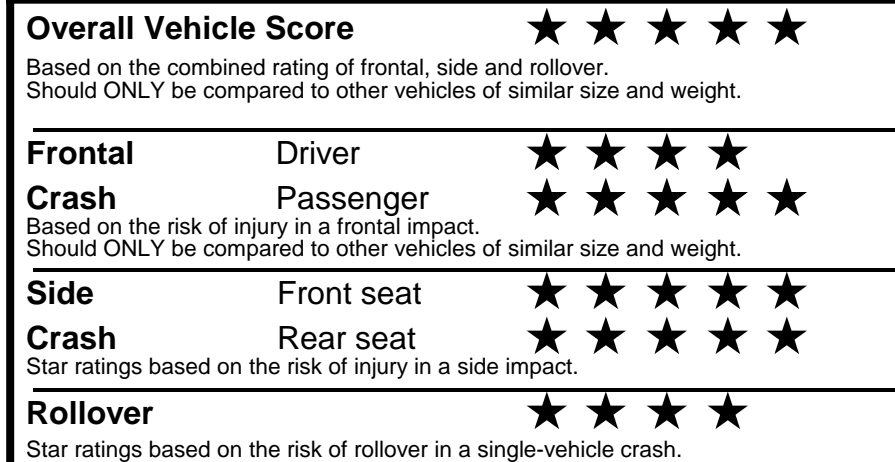

fueleconomy.gov

Calculate personalized estimates and compare vehicles

GOVERNMENT 5-STAR SAFETY RATINGS

Star ratings range from 1 to 5 stars (★★★★★) with 5 being the highest. Source: National Highway Traffic Safety Administration (NHTSA). www.safercar.gov or 1-888-327-4236