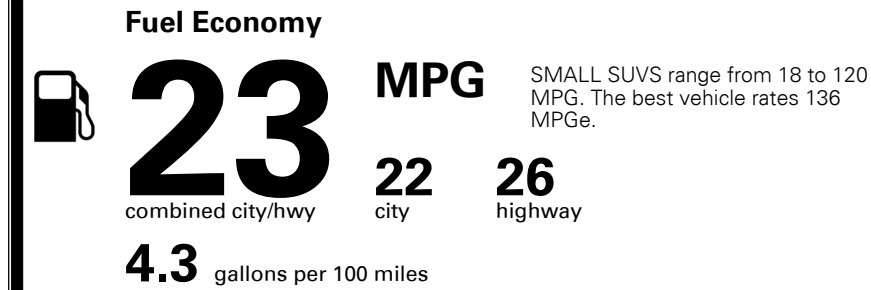

\$4,500.00

\$135.00
 \$50.00

\$ 33,375.00

\$ 1,045.00

\$ 34,420.00

EPA DOT Fuel Economy and Environment

Gasoline Vehicle

You spend \$1,250 more in fuel costs over 5 years compared to the average new vehicle.