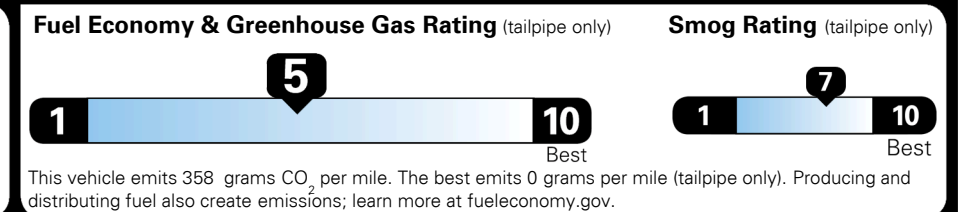

EXTERIOR
Auto-On / Off Projection Headlights
LED Daytime Running Lights
Fog Lights
Power Folding Heated Outside Mirrors w/ Turn Signals
Rear Privacy Glass
Roof Rails

WARRANTY
10 Year/100,000 Mile Limited Powertrain Warranty
5 Year/60,000 Mile Limited Basic Warranty
5 Year/60,000 Mile Roadside Assistance
*Ask dealer for details

MANUFACTURER'S SUGGESTED RETAIL PRICE ▶

ADDITIONAL INSTALLED EQUIPMENT:
(In addition to or in place of standard features)
Black Cherry Paint $395.00
EX Sport Appearance Package $990.00
- D-Shaped Steering Wheel w/ Paddle Shifters
- Cool Gray Leather Interior Trim
- Metal Sport Pedals
- LED Fog Lights
- Satin Side Sill Trim
- Satin Window Trim
- Metal Door Scuff Plate
- Front and Rear Silver Skid Plates
- LED Tail Lights
- Black Chrome Wheels
- Unique Gloss Black Front Grill
Carpeted Floor Mats

MSRP INCLUDING OPTIONS $ 28,120.00
INLAND FREIGHT AND HANDLING $ 1,045.00
TOTAL MANUFACTURER'S SUGGESTED RETAIL PRICE ▶ $ 29,165.00

$ 26,600.00

$135.00

EPA DOT Fuel Economy and Environment

Gasoline Vehicle

Fuel Economy
25 MPG
combined city/hwy
4.0 gallons per 100 miles

SMALL SUVs range from 18 to 37 MPG. The best vehicle rates 136 MPGe.

22 city
29 highway

You spend $750 more in fuel costs over 5 years
compared to the average new vehicle.

Annual fuel cost $1,550

Actual results will vary for many reasons, including driving conditions and how you drive and maintain your vehicle. The average new vehicle gets 27 MPG and costs $7,000 to fuel over 5 years. Cost estimates are based on 15,000 miles per year at $ 2.55 per gallon. MPGe is miles per gasoline gallon equivalent. Vehicle emissions are a significant cause of climate change and smog.

fueleconomy.gov
Calculate personalized estimates and compare vehicles

Smartphone QR Code™

GOVERNMENT 5-STAR SAFETY RATINGS

Overall Vehicle Score ★ ★ ★ ★ ★
Based on the combined rating of frontal, side and rollover. Should ONLY be compared to other vehicles of similar size and weight.

Frontal Crash Driver ★ ★ ★ ★ ★
Passenger ★ ★ ★ ★ ★
Based on the risk of injury in a frontal impact. Should ONLY be compared to other vehicles of similar size and weight.

Side Crash Front seat ★ ★ ★ ★ ★
Rear seat ★ ★ ★ ★ ★
Star ratings based on the risk of injury in a side impact.

Rollover ★ ★ ★ ★ ★
Star ratings based on the risk of rollover in a single-vehicle crash.

PARTS CONTENT INFORMATION

FOR VEHICLES IN THIS CAR LINE U.S./CANADIAN PARTS CONTENT: 1 %

MAJOR SOURCES OF FOREIGN PARTS: KOREA: 91%

NOTE: PARTS CONTENT DOES NOT INCLUDE FINAL ASSEMBLY, DISTRIBUTION, OR OTHER NON-PARTS COSTS.

FOR THIS VEHICLE FINAL ASSEMBLY POINT: GWANGJU, KOREA

Star ratings range from 1 to 5 stars (★★★★★) with 5 being the highest. Source: National Highway Traffic Safety Administration (NHTSA). www.safercar.gov or 1-888-327-4236

Manufacturer's suggested retail price includes Manufacturer's recommended pre-delivery service. License and title fees, state and local taxes and other dealer installed options and accessories are not included in the manufacturer's suggested retail price.

COUNTRY OF ORIGIN ENGINE: KOREA
TRANSMISSION: KOREA

TOTAL ADDITIONAL WEIGHT: 6.4