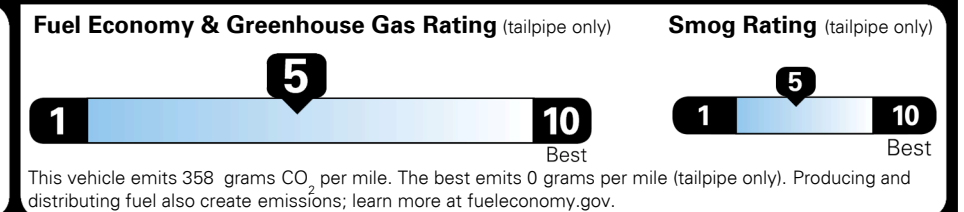

MSRP INCLUDING OPTIONS \$ 27,225.00
 INLAND FREIGHT AND HANDLING \$ 995.00
TOTAL MANUFACTURER'S SUGGESTED RETAIL PRICE ▶ \$ 28,220.00

EPA DOT Fuel Economy and Environment

Gasoline Vehicle

Fuel Economy
25 MPG
 combined city/hwy
22 MPG city
29 MPG highway
4.0 gallons per 100 miles

SMALL SUVs range from 18 to 37 MPG. The best vehicle rates 136 MPGe.

You spend \$750 more in fuel costs over 5 years
 compared to the average new vehicle.

Annual fuel cost \$1,550

Actual results will vary for many reasons, including driving conditions and how you drive and maintain your vehicle. The average new vehicle gets 27 MPG and costs \$7,000 to fuel over 5 years. Cost estimates are based on 15,000 miles per year at \$ 2.55 per gallon. MPGe is miles per gasoline gallon equivalent. Vehicle emissions are a significant cause of climate change and smog.