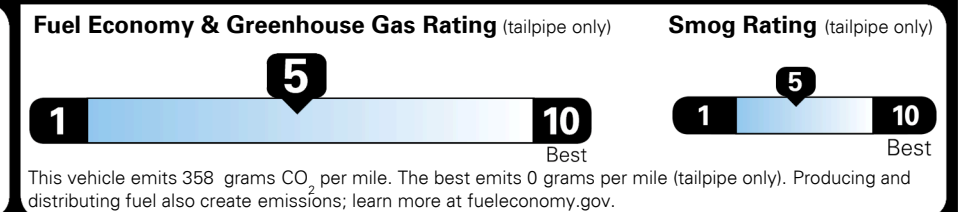

EPA DOT Fuel Economy and Environment

Gasoline Vehicle

Fuel Economy
25 MPG combined city/hwy
22 MPG city
29 MPG highway
4.0 gallons per 100 miles

SMALL SUVs range from 18 to 37 MPG. The best vehicle rates 136 MPGe.

You spend $750 more in fuel costs over 5 years
compared to the average new vehicle.

Annual fuel cost $1,550