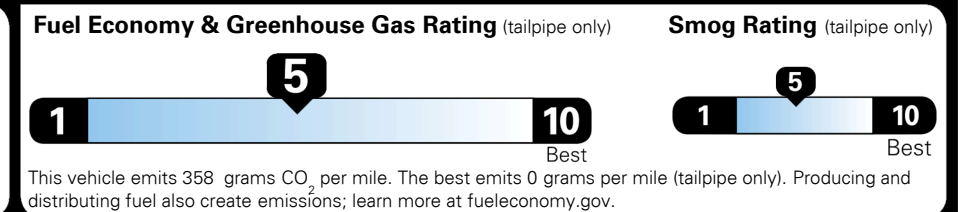

EPA DOT Fuel Economy and Environment

Gasoline Vehicle

Fuel Economy

25 MPG
combined city/hwy

22 MPG
city

29 MPG
highway

4.0 gallons per 100 miles

SMALL SUVs range from 18 to 37 MPG. The best vehicle rates 136 MPGe.

You spend $500 more in fuel costs over 5 years
compared to the average new vehicle.

Annual fuel cost $1,450