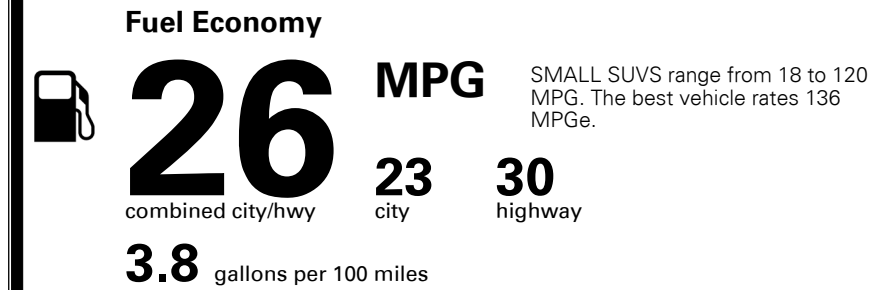

\$4,500.00

\$95.00
 \$135.00
 \$150.00

\$ 32,070.00

\$ 1,045.00

\$ 33,115.00

EPA DOT Fuel Economy and Environment

Gasoline Vehicle

You spend \$250 more in fuel costs over 5 years
 compared to the average new vehicle.