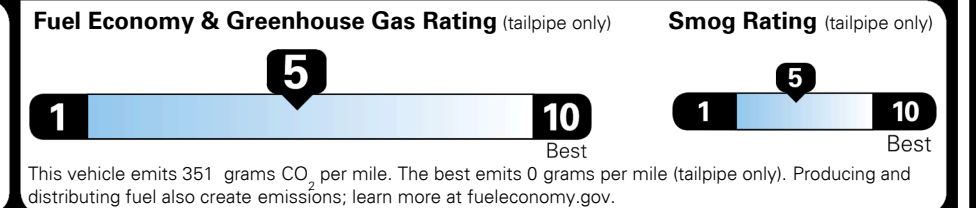

You spend $250 more in fuel costs over 5 years
compared to the average new vehicle.

Annual fuel cost $1,550

Actual results will vary for many reasons, including driving conditions and how you drive and maintain your vehicle. The average new vehicle gets 27 MPG and costs $7,500 to fuel over 5 years. Cost estimates are based on 15,000 miles per year at $ 2.70 per gallon. MPGe is miles per gasoline gallon equivalent. Vehicle emissions are a significant cause of climate change and smog.

fueleconomy.gov

Calculate personalized estimates and compare vehicles

GOVERNMENT 5-STAR SAFETY RATINGS

Overall Vehicle Score ★★★★★

Based on the combined rating of frontal, side and rollover. Should ONLY be compared to other vehicles of similar size and weight.

Frontal Driver ★★★★★

Crash Passenger ★★★★★

Based on the risk of injury in a frontal impact. Should ONLY be compared to other vehicles of similar size and weight.

Side Front seat ★★★★★

Crash Rear seat ★★★★★

Star ratings based on the risk of injury in a side impact.

Rollover ★★★★★

Star ratings based on the risk of rollover in a single-vehicle crash.

Star ratings range from 1 to 5 stars (★★★★★) with 5 being the highest.

Source: National Highway Traffic Safety Administration (NHTSA).

www.safercar.gov or 1-888-327-4236

Manufacturer's suggested retail price includes Manufacturer's recommended pre-delivery service. License and title fees, state and local taxes and other dealer installed options and accessories are not included in the manufacturer's suggested retail price.

PARTS CONTENT INFORMATION

FOR VEHICLES IN THIS CAR LINE U.S./CANADIAN PARTS CONTENT: 1 %

MAJOR SOURCES OF FOREIGN PARTS:
OTHER: 8%
KOREA: 91%

NOTE: PARTS CONTENT DOES NOT INCLUDE FINAL ASSEMBLY, DISTRIBUTION, OR OTHER NON-PARTS COSTS.

FOR THIS VEHICLE FINAL ASSEMBLY POINT: GWANGJU, KOREA

COUNTRY OF ORIGIN

ENGINE: KOREA

TRANSMISSION: KOREA

TOTAL ADDITIONAL WEIGHT: 14.6