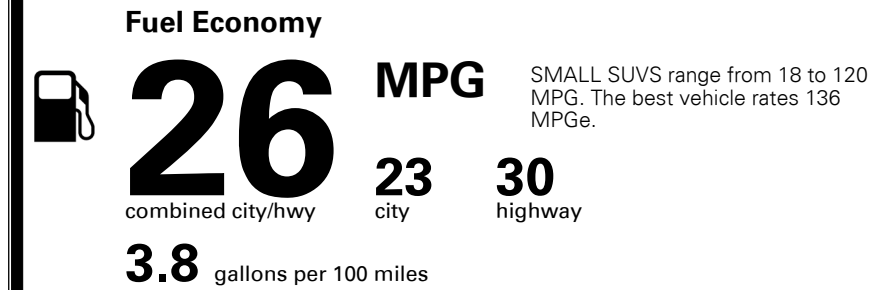

\$4,500.00

\$135.00
 \$150.00

\$ 31,975.00

\$ 1,045.00

\$ 33,020.00

EPA DOT Fuel Economy and Environment

Gasoline Vehicle

You spend \$250 more in fuel costs over 5 years
 compared to the average new vehicle.