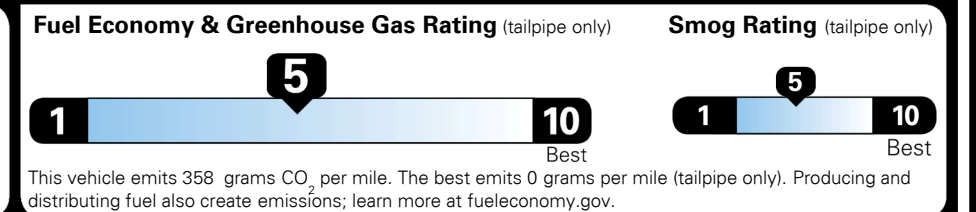

TOTAL ADDITIONAL WEIGHT: 10.7

**MANUFACTURER'S SUGGESTED RETAIL PRICE ▶**

**ADDITIONAL INSTALLED EQUIPMENT:**  
 (In addition to or in place of standard features)  
 Black Cherry Paint \$395.00  
 EX Premium Package \$1,700.00  
 - Panoramic Sunroof w/ Power Sunshade  
 - Heated Steering Wheel  
 - Auto-Dimming Rearview Mirror w/ Homelink  
 - LED Interior Lighting  
 Carpeted Floor Mats \$135.00  
 Cargo Tray \$80.00

MSRP INCLUDING OPTIONS \$ 28,910.00  
 INLAND FREIGHT AND HANDLING \$ 995.00  
**TOTAL MANUFACTURER'S SUGGESTED RETAIL PRICE ▶ \$ 29,905.00**

**EPA DOT Fuel Economy and Environment**

Gasoline Vehicle

**Fuel Economy**  
**25** MPG  
 combined city/hwy  
**22** MPG city  
**29** MPG highway  
**4.0** gallons per 100 miles

SMALL SUVs range from 18 to 37 MPG. The best vehicle rates 136 MPGe.

**You spend \$750 more in fuel costs over 5 years**  
 compared to the average new vehicle.

**Annual fuel cost \$1,550**

Actual results will vary for many reasons, including driving conditions and how you drive and maintain your vehicle. The average new vehicle gets 27 MPG and costs \$7,000 to fuel over 5 years. Cost estimates are based on 15,000 miles per year at \$ 2.55 per gallon. MPGe is miles per gasoline gallon equivalent. Vehicle emissions are a significant cause of climate change and smog.