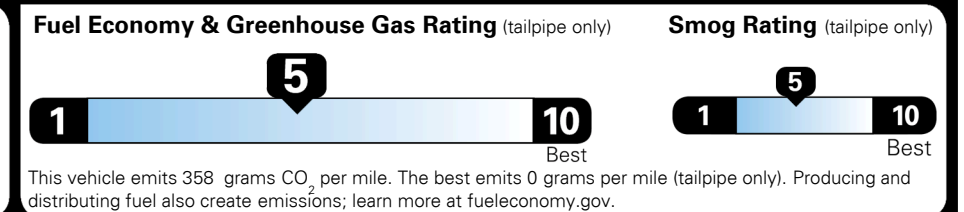

EPA DOT Fuel Economy and Environment

Gasoline Vehicle

Fuel Economy

25 MPG
combined city/hwy

22 MPG
city

29 MPG
highway

4.0 gallons per 100 miles

SMALL SUVs range from 18 to 37 MPG. The best vehicle rates 136 MPGe.

You spend $750 more in fuel costs over 5 years
compared to the average new vehicle.

Annual fuel cost $1,550