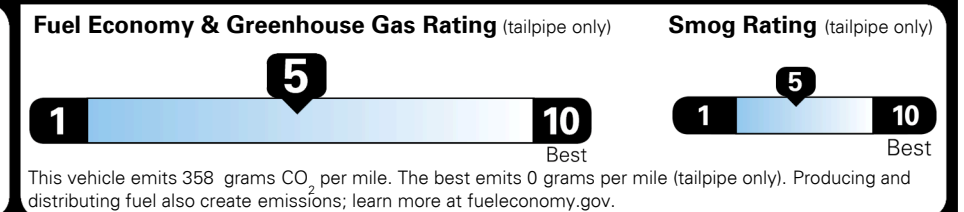

EPA DOT Fuel Economy and Environment

Gasoline Vehicle

Fuel Economy
25 MPG
combined city/hwy
4.0 gallons per 100 miles
SMALL SUVs range from 18 to 37 MPG. The best vehicle rates 136 MPGe.
22 city
29 highway

You spend $500 more in fuel costs over 5 years
compared to the average new vehicle.

Annual fuel cost $1,450